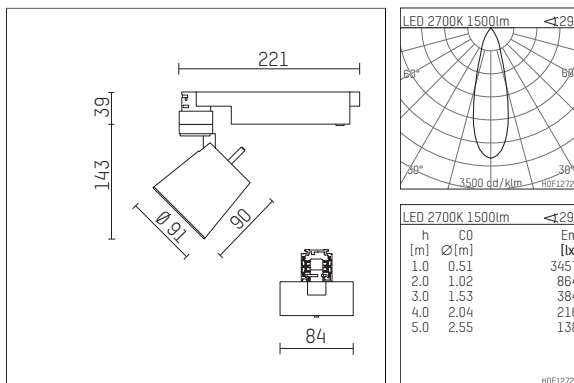

112 271 02 910 D | white

gin.o 2

spotlight

LED COB | 18 W 2700 K

- spotlight gin.o 2
- with 3 circuit DALI adapter
- for Hoffmeister control.x tracks
- circuit selection is possible while adapter is inserted into the track
- passive thermo management
- with LED COB 2000 lm
- colour temperature: 2700 K
- colour rendering index: CRI >90
- L90 / B10 (50.000h)
- SDCM < 2
- net luminous flux: 1500 lm
- total load: 18 W
- luminous efficacy: 83,3 lm/W
- rotationsymmetrical light distribution, medium
- reflector of aluminium, silver anodised
- LED power unit integrated in adapter, electronic (DALI), 220-240 V, 0/50/60 Hz
- amplitude dimming
- dimming range: 100-1 %
- housing of die cast aluminium
- adapter of fibreglass reinforced thermoplastic
- color-, protection- and conversion-filters are available as accessory
- length: 221 mm, width: 84 mm, height: 182 mm
- rotatable 360°, 90° tiltable
- weight: 1,09 kg
- protection rating: IP20
- protection class I
- 5 years Hoffmeister warranty
- Made in Germany
- maximum ambient temperature: 45 ° C
- certificates: manufactured according to DIN VDE 0711 / EN 60598, CE
- colour: white (RAL9016)
- 112 271 02 910 D