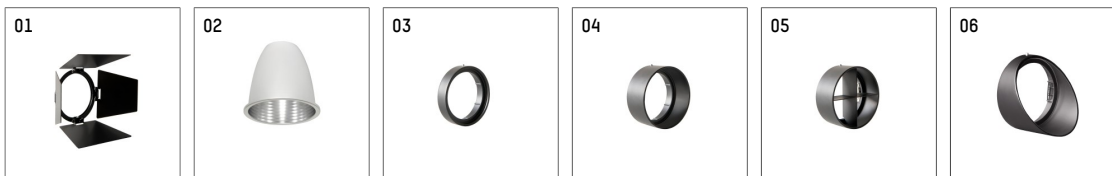

112 271 02 910
accessory

Optional accessories

description accessory general	dimensions in mm	item number	pic.-No.
antiglare flaps for spotlights gin.a, gin.o and lo.nely size 2		103438	01
changable reflector flood for gin.o 2		112 272 00 000	02
changable reflector spot for gin.o 2		112 270 00 000	02
connection ring suitable for attachment of accessories for spotlights gin.a, gin.o and lo.nely size 2		103446	03
tube screen suitable for attachment of accessories for spotlights gin.a, gin.o and lo.nely size 2		103443	04
connection tube with cross louver suitable for attachment of accessories for spotlights gin.a, gin.o and lo.nely size 2		103440	05
visor suitable for attachment of accessories for spotlights gin.a, gin.o and lo.nely size 2		104749	06

Additional optional accessory components

description accessory general	dimensions in mm	item number	pic.-No.
soft.shape lens for spotlights gin.a, gin.o and lo.nely size 2	∅: 74	104228	01
soft.spot lens for spotlights gin.a, gin.o and lo.nely size 2	∅: 74	103461	01
sculpture lens for spotlights gin.a, gin.o and lo.nely size 2	∅: 74	103460	02
prismatic glass for spotlights gin.a, gin.o and lo.nely size 2	∅: 74	104915	03
honeycomb louver for spotlights gin.a, gin.o and lo.nely size 2		103448	04
Dichroitic conversion filter daylight filter, conversion from 3000K to 5000K for spotlights gin.a, gin.o and lo.nely size 2	∅: 74	103459	05
Dichroitic conversion filter neutral filter, conversion from 3000K to 4000K for spotlights gin.a, gin.o and lo.nely size 2	∅: 74	103458	06
Dichroitic conversion filter warm tone filter, conversion from 3000K to 2400K for spotlights gin.a, gin.o and lo.nely size 2	∅: 74	103457	07