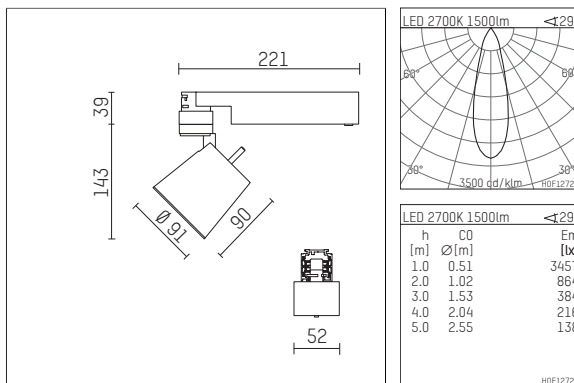

112 271 02 910 | white

gin.o 2

spotlight

LED COB | 18 W 2700 K

- spotlight gin.o 2
- with 3 circuit universal adapter
- for Hoffmeister control.x tracks
- circuit selection is possible while adapter is inserted into the track
- passive thermo management
- with LED COB 2000 lm
- colour temperature: 2700 K
- colour rendering index: CRI >90
- L90 / B10 (50.000h)
- SDCM < 2
- net luminous flux: 1500 lm
- total load: 18 W
- luminous efficacy: 83,3 lm/W
- rotationsymmetrical light distribution, medium
- reflector of aluminium, silver anodised
- LED power unit integrated in adapter, electronic, 220-240 V, 0/50/60 Hz
- housing of die cast aluminium
- adapter of fibreglass reinforced thermoplastic
- color-, protection- and conversion-filters are available as accessory
- length: 221 mm, width: 52 mm, height: 182 mm
- rotatable 360°, 90° tiltable
- weight: 0,65 kg
- protection rating: IP20
- protection class I
- 5 years Hoffmeister warranty
- Made in Germany
- maximum ambient temperature: 45 °C
- certificates: manufactured according to DIN VDE 0711 / EN 60598, CE
- colour: white (RAL9016)
- 112 271 02 910