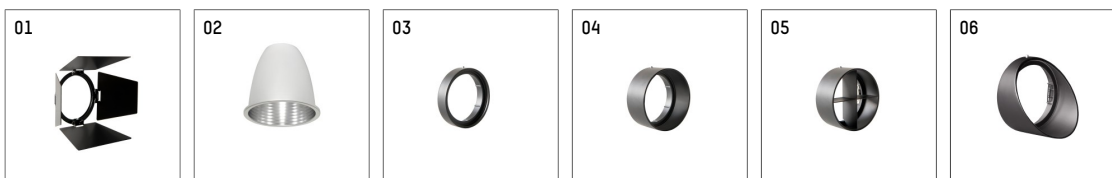

112 271 03 721 D
accessory

Optional accessories

description accessory general	dimensions in mm	item number	pic.-No.
antiglare flaps for spotlights gin.a, gin.o and lo.nely size 2		103438	01
changable reflector flood for gin.o 2		112 272 00 000	02
changable reflector spot for gin.o 2		112 270 00 000	02
connection ring suitable for attachment of accessories for spotlights gin.a, gin.o and lo.nely size 2		103447	03
tube screen suitable for attachment of accessories for spotlights gin.a, gin.o and lo.nely size 2		103444	04
connection tube with cross louver suitable for attachment of accessories for spotlights gin.a, gin.o and lo.nely size 2		103441	05
visor suitable for attachment of accessories for spotlights gin.a, gin.o and lo.nely size 2		104750	06

Additional optional accessory components

description accessory general	dimensions in mm	item number	pic.-No.
soft.shape lens for spotlights gin.a, gin.o and lo.nely size 2	∅: 74	104228	01
soft.spot lens for spotlights gin.a, gin.o and lo.nely size 2	∅: 74	103461	01
sculpture lens for spotlights gin.a, gin.o and lo.nely size 2	∅: 74	103460	02
prismatic glass for spotlights gin.a, gin.o and lo.nely size 2	∅: 74	104915	03
honeycomb louver for spotlights gin.a, gin.o and lo.nely size 2		103448	04
Dichroitic conversion filter daylight filter, conversion from 3000K to 5000K for spotlights gin.a, gin.o and lo.nely size 2	∅: 74	103459	05
Dichroitic conversion filter neutral filter, conversion from 3000K to 4000K for spotlights gin.a, gin.o and lo.nely size 2	∅: 74	103458	06
Dichroitic conversion filter warm tone filter, conversion from 3000K to 2400K for spotlights gin.a, gin.o and lo.nely size 2	∅: 74	103457	07