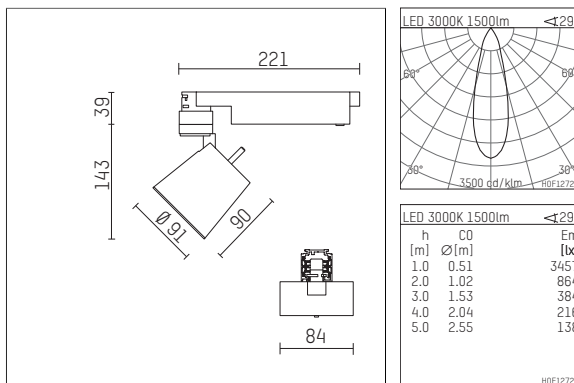

112 271 03 721 D | black

gin.o 2

spotlight

LED COB | 14 W 3000 K

- spotlight gin.o 2
- with 3 circuit DALI adapter
- for Hoffmeister control.x tracks
- circuit selection is possible while adapter is inserted into the track
- passive thermo management
- with LED COB 2000 lm
- colour temperature: 3000 K
- colour rendering index: CRI >90
- L90 / B10 (50.000h)
- SDCM < 2
- net luminous flux: 1500 lm
- total load: 14 W
- luminous efficacy: 107,1 lm/W
- rotationsymmetrical light distribution, medium
- reflector of aluminium, silver anodised
- LED power unit integrated in adapter, electronic (DALI), 220-240 V, 0/50/60 Hz
- amplitude dimming
- dimming range: 100-1 %
- housing of die cast aluminium
- adapter of fibreglass reinforced thermoplastic
- color-, protection- and conversion-filters are available as accessory
- length: 221 mm, width: 84 mm, height: 182 mm
- rotatable 360°, 90° tiltable
- weight: 1,09 kg
- protection rating: IP20
- protection class I
- 5 years Hoffmeister warranty
- Made in Germany
- maximum ambient temperature: 45 ° C
- certificates: manufactured according to DIN VDE 0711 / EN 60598, CE
- colour: black
- 112 271 03 721 D