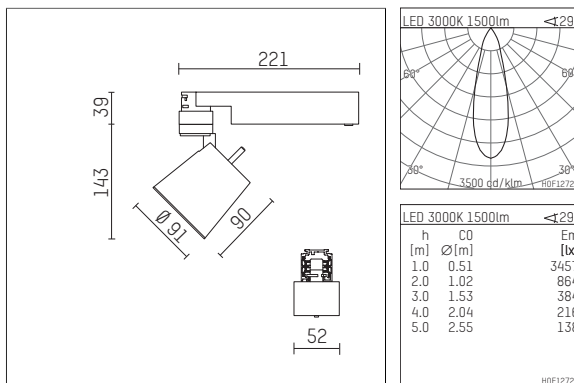

112 271 03 721 | black

gin.o 2

spotlight

LED COB | 14 W 3000 K

- spotlight gin.o 2
- with 3 circuit universal adapter
- for Hoffmeister control.x tracks
- circuit selection is possible while adapter is inserted into the track
- passive thermo management
- with LED COB 2000 lm
- colour temperature: 3000 K
- colour rendering index: CRI >90
- L90 / B10 (50.000h)
- SDCM < 2
- net luminous flux: 1500 lm
- total load: 14 W
- luminous efficacy: 107,1 lm/W
- rotationsymmetrical light distribution, medium
- reflector of aluminium, silver anodised
- LED power unit integrated in adapter, electronic, 220-240 V, 0/50/60 Hz
- housing of die cast aluminium
- adapter of fibreglass reinforced thermoplastic
- color-, protection- and conversion-filters are available as accessory
- length: 221 mm, width: 52 mm, height: 182 mm
- rotatable 360°, 90° tiltable
- weight: 0,65 kg
- protection rating: IP20
- protection class I
- 5 years Hoffmeister warranty
- Made in Germany
- maximum ambient temperature: 45 °C
- certificates: manufactured according to DIN VDE 0711 / EN 60598, CE
- colour: black
- 112 271 03 721

- Overview of accessories on the following page / s

112 271 03 721
accessory

Optional accessories

description accessory general	dimensions in mm	item number	pic.-No.
antiglare flaps for spotlights gin.a, gin.o and lo.nely size 2		103438	01
changable reflector flood for gin.o 2		112 272 00 000	02
changable reflector spot for gin.o 2		112 270 00 000	02
connection ring suitable for attachment of accessories for spotlights gin.a, gin.o and lo.nely size 2		103447	03
tube screen suitable for attachment of accessories for spotlights gin.a, gin.o and lo.nely size 2		103444	04
connection tube with cross louver suitable for attachment of accessories for spotlights gin.a, gin.o and lo.nely size 2		103441	05
visor suitable for attachment of accessories for spotlights gin.a, gin.o and lo.nely size 2		104750	06