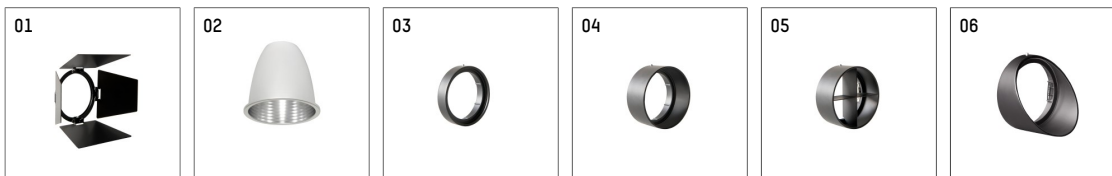

112 271 03 721
accessory

Optional accessories

description accessory general	dimensions in mm	item number	pic.-No.
antiglare flaps for spotlights gin.a, gin.o and lo.nely size 2		103438	01
changable reflector flood for gin.o 2		112 272 00 000	02
changable reflector spot for gin.o 2		112 270 00 000	02
connection ring suitable for attachment of accessories for spotlights gin.a, gin.o and lo.nely size 2		103447	03
tube screen suitable for attachment of accessories for spotlights gin.a, gin.o and lo.nely size 2		103444	04
connection tube with cross louver suitable for attachment of accessories for spotlights gin.a, gin.o and lo.nely size 2		103441	05
visor suitable for attachment of accessories for spotlights gin.a, gin.o and lo.nely size 2		104750	06

Additional optional accessory components

description accessory general	dimensions in mm	item number	pic.-No.
soft.shape lens for spotlights gin.a, gin.o and lo.nely size 2	∅: 74	104228	01
soft.spot lens for spotlights gin.a, gin.o and lo.nely size 2	∅: 74	103461	01
sculpture lens for spotlights gin.a, gin.o and lo.nely size 2	∅: 74	103460	02
prismatic glass for spotlights gin.a, gin.o and lo.nely size 2	∅: 74	104915	03
honeycomb louver for spotlights gin.a, gin.o and lo.nely size 2		103448	04
Dichroitic conversion filter daylight filter, conversion from 3000K to 5000K for spotlights gin.a, gin.o and lo.nely size 2	∅: 74	103459	05
Dichroitic conversion filter neutral filter, conversion from 3000K to 4000K for spotlights gin.a, gin.o and lo.nely size 2	∅: 74	103458	06
Dichroitic conversion filter warm tone filter, conversion from 3000K to 2400K for spotlights gin.a, gin.o and lo.nely size 2	∅: 74	103457	07