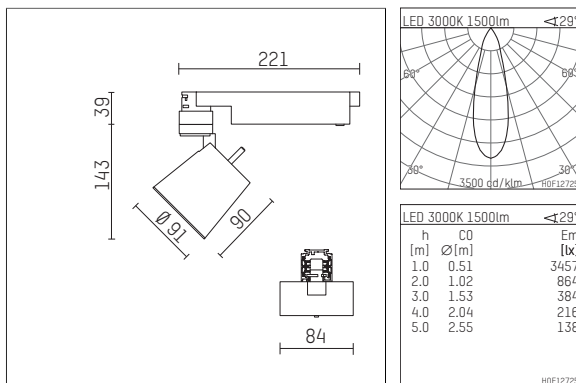

## 112 271 03 906 D | silver

gin.o 2

spotlight

LED COB | 14 W 3000 K

- spotlight gin.o 2
- with 3 circuit DALI adapter
- for Hoffmeister control.x tracks
- circuit selection is possible while adapter is inserted into the track
- passive thermo management
- with LED COB 2000 lm
- colour temperature: 3000 K
- colour rendering index: CRI >90
- L90 / B10 (50.000h)
- SDCM < 2
- net luminous flux: 1500 lm
- total load: 14 W
- luminous efficacy: 107,1 lm/W
- rotationsymmetrical light distribution, medium
- reflector of aluminium, silver anodised
- LED power unit integrated in adapter, electronic (DALI), 220-240 V, 0/50/60 Hz
- amplitude dimming
- dimming range: 100-1 %
- housing of die cast aluminium
- adapter of fibreglass reinforced thermoplastic
- color-, protection- and conversion-filters are available as accessory
- length: 221 mm, width: 84 mm, height: 182 mm
- rotatable 360°, 90° tiltable
- weight: 1,09 kg
- protection rating: IP20
- protection class I
- 5 years Hoffmeister warranty
- Made in Germany
- maximum ambient temperature: 45 ° C
- certificates: manufactured according to DIN VDE 0711 / EN 60598, CE
- colour: silver
- 112 271 03 906 D

## Optional accessories

description accessory general	dimensions in mm	item number	pic.-No.
antiglare flaps for spotlights gin.a, gin.o and lo.nely size 2		103438	01
changable reflector flood for gin.o 2		112 272 00 000	02
changable reflector spot for gin.o 2		112 270 00 000	02
connection ring suitable for attachment of accessories for spotlights gin.a, gin.o and lo.nely size 2		103445	03
tube screen suitable for attachment of accessories for spotlights gin.a, gin.o and lo.nely size 2		103442	04
connection tube with cross louver suitable for attachment of accessories for spotlights gin.a, gin.o and lo.nely size 2		103439	05
visor suitable for attachment of accessories for spotlights gin.a, gin.o and lo.nely size 2		104748	06