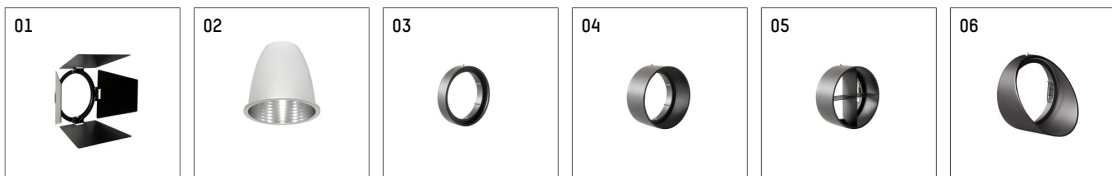

112 271 03 906

accessory

Optional accessories

description accessory general	dimensions in mm	item number	pic.-No.
antiglare flaps for spotlights gin.a, gin.o and lo.nely size 2		103438	01
changable reflector flood for gin.o 2		112 272 00 000	02
changable reflector spot for gin.o 2		112 270 00 000	02
connection ring suitable for attachment of accessories for spotlights gin.a, gin.o and lo.nely size 2		103445	03
tube screen suitable for attachment of accessories for spotlights gin.a, gin.o and lo.nely size 2		103442	04
connection tube with cross louver suitable for attachment of accessories for spotlights gin.a, gin.o and lo.nely size 2		103439	05
visor suitable for attachment of accessories for spotlights gin.a, gin.o and lo.nely size 2		104748	06

Additional optional accessory components

description accessory general	dimensions in mm	item number	pic.-No.
soft.shape lens for spotlights gin.a, gin.o and lo.nely size 2	∅: 74	104228	01
soft.spot lens for spotlights gin.a, gin.o and lo.nely size 2	∅: 74	103461	01
sculpture lens for spotlights gin.a, gin.o and lo.nely size 2	∅: 74	103460	02
prismatic glass for spotlights gin.a, gin.o and lo.nely size 2	∅: 74	104915	03
honeycomb louver for spotlights gin.a, gin.o and lo.nely size 2		103448	04
Dichroitic conversion filter daylight filter, conversion from 3000K to 5000K for spotlights gin.a, gin.o and lo.nely size 2	∅: 74	103459	05
Dichroitic conversion filter neutral filter, conversion from 3000K to 4000K for spotlights gin.a, gin.o and lo.nely size 2	∅: 74	103458	06
Dichroitic conversion filter warm tone filter, conversion from 3000K to 2400K for spotlights gin.a, gin.o and lo.nely size 2	∅: 74	103457	07