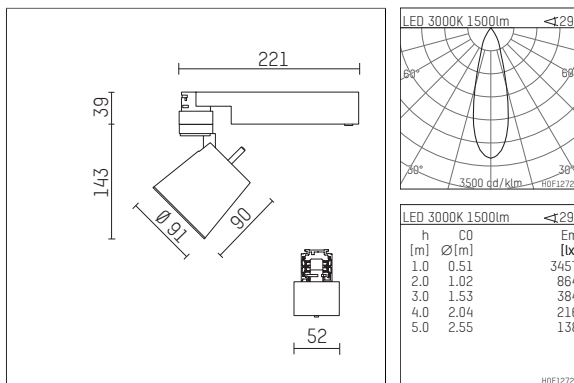

112 271 03 906 | silver

gin.o 2

spotlight

LED COB | 14 W 3000 K

- spotlight gin.o 2
- with 3 circuit universal adapter
- for Hoffmeister control.x tracks
- circuit selection is possible while adapter is inserted into the track
- passive thermo management
- with LED COB 2000 lm
- colour temperature: 3000 K
- colour rendering index: CRI >90
- L90 / B10 (50.000h)
- SDCM < 2
- net luminous flux: 1500 lm
- total load: 14 W
- luminous efficacy: 107,1 lm/W
- rotationsymmetrical light distribution, medium
- reflector of aluminium, silver anodised
- LED power unit integrated in adapter, electronic, 220-240 V, 0/50/60 Hz
- housing of die cast aluminium
- adapter of fibreglass reinforced thermoplastic
- color-, protection- and conversion-filters are available as accessory
- length: 221 mm, width: 52 mm, height: 182 mm
- rotatable 360°, 90° tiltable
- weight: 0,65 kg
- protection rating: IP20
- protection class I
- 5 years Hoffmeister warranty
- Made in Germany
- maximum ambient temperature: 45 °C
- certificates: manufactured according to DIN VDE 0711 / EN 60598, CE
- colour: silver
- 112 271 03 906

- Overview of accessories on the following page / s

112 271 03 906

accessory

Optional accessories

description accessory general	dimensions in mm	item number	pic.-No.
antiglare flaps for spotlights gin.a, gin.o and lo.nely size 2		103438	01
changable reflector flood for gin.o 2		112 272 00 000	02
changable reflector spot for gin.o 2		112 270 00 000	02
connection ring suitable for attachment of accessories for spotlights gin.a, gin.o and lo.nely size 2		103445	03
tube screen suitable for attachment of accessories for spotlights gin.a, gin.o and lo.nely size 2		103442	04
connection tube with cross louver suitable for attachment of accessories for spotlights gin.a, gin.o and lo.nely size 2		103439	05
visor suitable for attachment of accessories for spotlights gin.a, gin.o and lo.nely size 2		104748	06