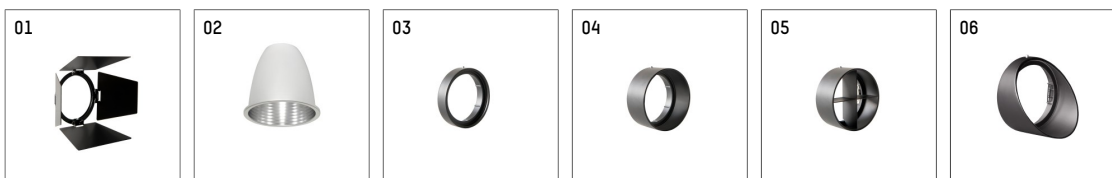

112 271 03 910 D
accessory

Optional accessories

description accessory general	dimensions in mm	item number	pic.-No.
antiglare flaps for spotlights gin.a, gin.o and lo.nely size 2		103438	01
changable reflector flood for gin.o 2		112 272 00 000	02
changable reflector spot for gin.o 2		112 270 00 000	02
connection ring suitable for attachment of accessories for spotlights gin.a, gin.o and lo.nely size 2		103446	03
tube screen suitable for attachment of accessories for spotlights gin.a, gin.o and lo.nely size 2		103443	04
connection tube with cross louver suitable for attachment of accessories for spotlights gin.a, gin.o and lo.nely size 2		103440	05
visor suitable for attachment of accessories for spotlights gin.a, gin.o and lo.nely size 2		104749	06

Additional optional accessory components

description accessory general	dimensions in mm	item number	pic.-No.
soft.shape lens for spotlights gin.a, gin.o and lo.nely size 2	∅: 74	104228	01
soft.spot lens for spotlights gin.a, gin.o and lo.nely size 2	∅: 74	103461	01
sculpture lens for spotlights gin.a, gin.o and lo.nely size 2	∅: 74	103460	02
prismatic glass for spotlights gin.a, gin.o and lo.nely size 2	∅: 74	104915	03
honeycomb louver for spotlights gin.a, gin.o and lo.nely size 2		103448	04
Dichroitic conversion filter daylight filter, conversion from 3000K to 5000K for spotlights gin.a, gin.o and lo.nely size 2	∅: 74	103459	05
Dichroitic conversion filter neutral filter, conversion from 3000K to 4000K for spotlights gin.a, gin.o and lo.nely size 2	∅: 74	103458	06
Dichroitic conversion filter warm tone filter, conversion from 3000K to 2400K for spotlights gin.a, gin.o and lo.nely size 2	∅: 74	103457	07