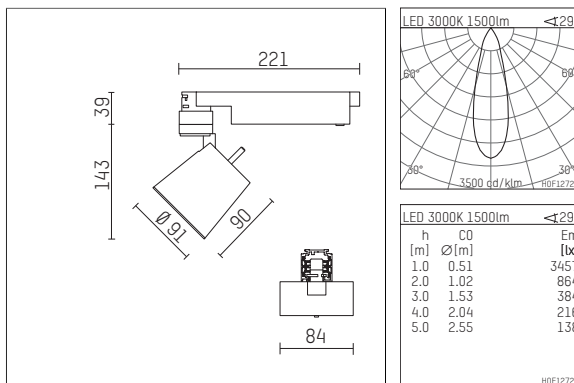

112 271 03 910 D | white

gin.o 2

spotlight

LED COB | 14 W 3000 K

- spotlight gin.o 2
- with 3 circuit DALI adapter
- for Hoffmeister control.x tracks
- circuit selection is possible while adapter is inserted into the track
- passive thermo management
- with LED COB 2000 lm
- colour temperature: 3000 K
- colour rendering index: CRI >90
- L90 / B10 (50.000h)
- SDCM < 2
- net luminous flux: 1500 lm
- total load: 14 W
- luminous efficacy: 107,1 lm/W
- rotationsymmetrical light distribution, medium
- reflector of aluminium, silver anodised
- LED power unit integrated in adapter, electronic (DALI), 220-240 V, 0/50/60 Hz
- amplitude dimming
- dimming range: 100-1 %
- housing of die cast aluminium
- adapter of fibreglass reinforced thermoplastic
- color-, protection- and conversion-filters are available as accessory
- length: 221 mm, width: 84 mm, height: 182 mm
- rotatable 360°, 90° tiltable
- weight: 1,09 kg
- protection rating: IP20
- protection class I
- 5 years Hoffmeister warranty
- Made in Germany
- maximum ambient temperature: 45 ° C
- certificates: manufactured according to DIN VDE 0711 / EN 60598, CE
- colour: white (RAL9016)
- 112 271 03 910 D