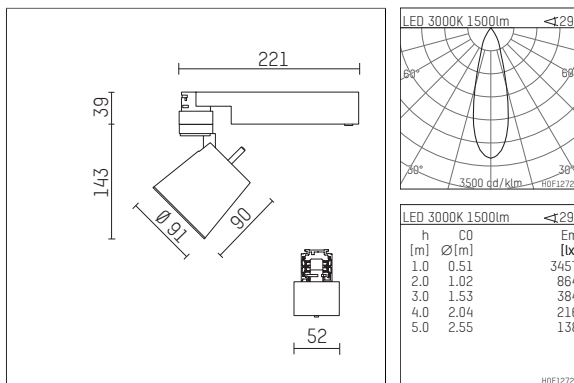

112 271 03 910 | white

gin.o 2

spotlight

LED COB | 14 W 3000 K

- spotlight gin.o 2
- with 3 circuit universal adapter
- for Hoffmeister control.x tracks
- circuit selection is possible while adapter is inserted into the track
- passive thermo management
- with LED COB 2000 lm
- colour temperature: 3000 K
- colour rendering index: CRI >90
- L90 / B10 (50.000h)
- SDCM < 2
- net luminous flux: 1500 lm
- total load: 14 W
- luminous efficacy: 107,1 lm/W
- rotationsymmetrical light distribution, medium
- reflector of aluminium, silver anodised
- LED power unit integrated in adapter, electronic, 220-240 V, 0/50/60 Hz
- housing of die cast aluminium
- adapter of fibreglass reinforced thermoplastic
- color-, protection- and conversion-filters are available as accessory
- length: 221 mm, width: 52 mm, height: 182 mm
- rotatable 360°, 90° tiltable
- weight: 0,65 kg
- protection rating: IP20
- protection class I
- 5 years Hoffmeister warranty
- Made in Germany
- maximum ambient temperature: 45 °C
- certificates: manufactured according to DIN VDE 0711 / EN 60598, CE
- colour: white (RAL9016)
- 112 271 03 910

- Overview of accessories on the following page / s

112 271 03 910
accessory

Optional accessories

description accessory general	dimensions in mm	item number	pic.-No.
antiglare flaps for spotlights gin.a, gin.o and lo.nely size 2		103438	01
changable reflector flood for gin.o 2		112 272 00 000	02
changable reflector spot for gin.o 2		112 270 00 000	02
connection ring suitable for attachment of accessories for spotlights gin.a, gin.o and lo.nely size 2		103446	03
tube screen suitable for attachment of accessories for spotlights gin.a, gin.o and lo.nely size 2		103443	04
connection tube with cross louver suitable for attachment of accessories for spotlights gin.a, gin.o and lo.nely size 2		103440	05
visor suitable for attachment of accessories for spotlights gin.a, gin.o and lo.nely size 2		104749	06