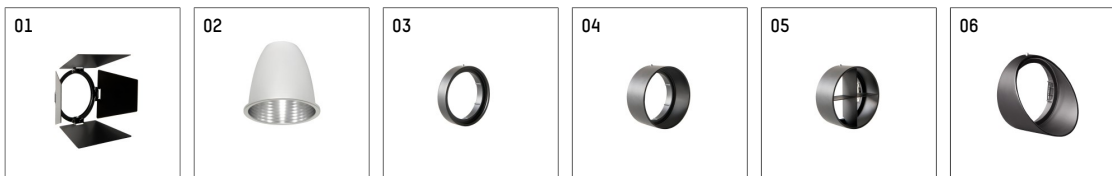

112 271 03 910
accessory

Optional accessories

description accessory general	dimensions in mm	item number	pic.-No.
antiglare flaps for spotlights gin.a, gin.o and lo.nely size 2		103438	01
changable reflector flood for gin.o 2		112 272 00 000	02
changable reflector spot for gin.o 2		112 270 00 000	02
connection ring suitable for attachment of accessories for spotlights gin.a, gin.o and lo.nely size 2		103446	03
tube screen suitable for attachment of accessories for spotlights gin.a, gin.o and lo.nely size 2		103443	04
connection tube with cross louver suitable for attachment of accessories for spotlights gin.a, gin.o and lo.nely size 2		103440	05
visor suitable for attachment of accessories for spotlights gin.a, gin.o and lo.nely size 2		104749	06

Additional optional accessory components

description accessory general	dimensions in mm	item number	pic.-No.
soft.shape lens for spotlights gin.a, gin.o and lo.nely size 2	∅: 74	104228	01
soft.spot lens for spotlights gin.a, gin.o and lo.nely size 2	∅: 74	103461	01
sculpture lens for spotlights gin.a, gin.o and lo.nely size 2	∅: 74	103460	02
prismatic glass for spotlights gin.a, gin.o and lo.nely size 2	∅: 74	104915	03
honeycomb louver for spotlights gin.a, gin.o and lo.nely size 2		103448	04
Dichroitic conversion filter daylight filter, conversion from 3000K to 5000K for spotlights gin.a, gin.o and lo.nely size 2	∅: 74	103459	05
Dichroitic conversion filter neutral filter, conversion from 3000K to 4000K for spotlights gin.a, gin.o and lo.nely size 2	∅: 74	103458	06
Dichroitic conversion filter warm tone filter, conversion from 3000K to 2400K for spotlights gin.a, gin.o and lo.nely size 2	∅: 74	103457	07