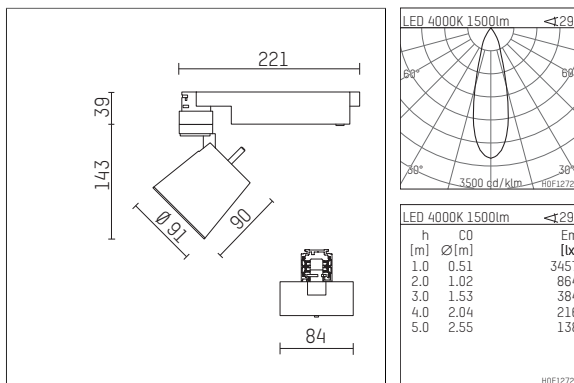

112 271 04 721 D | black

gin.o 2

spotlight

LED COB | 14 W 4000 K

- spotlight gin.o 2
- with 3 circuit DALI adapter
- for Hoffmeister control.x tracks
- circuit selection is possible while adapter is inserted into the track
- passive thermo management
- with LED COB 2000 lm
- colour temperature: 4000 K
- colour rendering index: CRI >90
- L90 / B10 (50.000h)
- SDCM < 2
- net luminous flux: 1500 lm
- total load: 14 W
- luminous efficacy: 107,1 lm/W
- rotationsymmetrical light distribution, medium
- reflector of aluminium, silver anodised
- LED power unit integrated in adapter, electronic (DALI), 220-240 V, 0/50/60 Hz
- amplitude dimming
- dimming range: 100-1 %
- housing of die cast aluminium
- adapter of fibreglass reinforced thermoplastic
- color-, protection- and conversion-filters are available as accessory
- length: 221 mm, width: 84 mm, height: 182 mm
- rotatable 360°, 90° tiltable
- weight: 1,09 kg
- protection rating: IP20
- protection class I
- 5 years Hoffmeister warranty
- Made in Germany
- maximum ambient temperature: 45 ° C
- certificates: manufactured according to DIN VDE 0711 / EN 60598, CE
- colour: black
- 112 271 04 721 D

- Overview of accessories on the following page / s

112 271 04 721 D
accessory

Optional accessories

description accessory general	dimensions in mm	item number	pic.-No.
antiglare flaps for spotlights gin.a, gin.o and lo.nely size 2		103438	01
changable reflector flood for gin.o 2		112 272 00 000	02
changable reflector spot for gin.o 2		112 270 00 000	02
connection ring suitable for attachment of accessories for spotlights gin.a, gin.o and lo.nely size 2		103447	03
tube screen suitable for attachment of accessories for spotlights gin.a, gin.o and lo.nely size 2		103444	04
connection tube with cross louver suitable for attachment of accessories for spotlights gin.a, gin.o and lo.nely size 2		103441	05
visor suitable for attachment of accessories for spotlights gin.a, gin.o and lo.nely size 2		104750	06