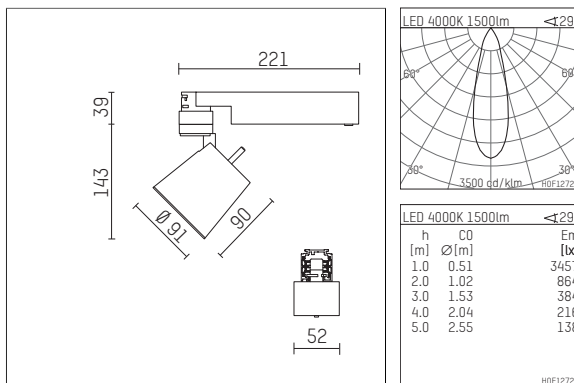

112 271 04 721 | black

gin.o 2

spotlight

LED COB | 14 W 4000 K

- spotlight gin.o 2
- with 3 circuit universal adapter
- for Hoffmeister control.x tracks
- circuit selection is possible while adapter is inserted into the track
- passive thermo management
- with LED COB 2000 lm
- colour temperature: 4000 K
- colour rendering index: CRI >90
- L90 / B10 (50.000h)
- SDCM < 2
- net luminous flux: 1500 lm
- total load: 14 W
- luminous efficacy: 107,1 lm/W
- rotationsymmetrical light distribution, medium
- reflector of aluminium, silver anodised
- LED power unit integrated in adapter, electronic, 220-240 V, 0/50/60 Hz
- housing of die cast aluminium
- adapter of fibreglass reinforced thermoplastic
- color-, protection- and conversion-filters are available as accessory
- length: 221 mm, width: 52 mm, height: 182 mm
- rotatable 360°, 90° tiltable
- weight: 0,65 kg
- protection rating: IP20
- protection class I
- 5 years Hoffmeister warranty
- Made in Germany
- maximum ambient temperature: 45 °C
- certificates: manufactured according to DIN VDE 0711 / EN 60598, CE
- colour: black
- 112 271 04 721

- Overview of accessories on the following page / s

112 271 04 721
accessory

Optional accessories

description accessory general	dimensions in mm	item number	pic.-No.
antiglare flaps for spotlights gin.a, gin.o and lo.nely size 2		103438	01
changable reflector flood for gin.o 2		112 272 00 000	02
changable reflector spot for gin.o 2		112 270 00 000	02
connection ring suitable for attachment of accessories for spotlights gin.a, gin.o and lo.nely size 2		103447	03
tube screen suitable for attachment of accessories for spotlights gin.a, gin.o and lo.nely size 2		103444	04
connection tube with cross louver suitable for attachment of accessories for spotlights gin.a, gin.o and lo.nely size 2		103441	05
visor suitable for attachment of accessories for spotlights gin.a, gin.o and lo.nely size 2		104750	06