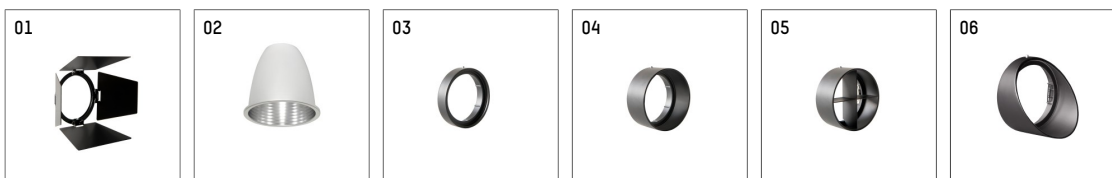

112 271 04 721
accessory

Optional accessories

description accessory general	dimensions in mm	item number	pic.-No.
antiglare flaps for spotlights gin.a, gin.o and lo.nely size 2		103438	01
changable reflector flood for gin.o 2		112 272 00 000	02
changable reflector spot for gin.o 2		112 270 00 000	02
connection ring suitable for attachment of accessories for spotlights gin.a, gin.o and lo.nely size 2		103447	03
tube screen suitable for attachment of accessories for spotlights gin.a, gin.o and lo.nely size 2		103444	04
connection tube with cross louver suitable for attachment of accessories for spotlights gin.a, gin.o and lo.nely size 2		103441	05
visor suitable for attachment of accessories for spotlights gin.a, gin.o and lo.nely size 2		104750	06

Additional optional accessory components

description accessory general	dimensions in mm	item number	pic.-No.
soft.shape lens for spotlights gin.a, gin.o and lo.nely size 2	∅: 74	104228	01
soft.spot lens for spotlights gin.a, gin.o and lo.nely size 2	∅: 74	103461	01
sculpture lens for spotlights gin.a, gin.o and lo.nely size 2	∅: 74	103460	02
prismatic glass for spotlights gin.a, gin.o and lo.nely size 2	∅: 74	104915	03
honeycomb louver for spotlights gin.a, gin.o and lo.nely size 2		103448	04
Dichroitic conversion filter daylight filter, conversion from 3000K to 5000K for spotlights gin.a, gin.o and lo.nely size 2	∅: 74	103459	05
Dichroitic conversion filter neutral filter, conversion from 3000K to 4000K for spotlights gin.a, gin.o and lo.nely size 2	∅: 74	103458	06
Dichroitic conversion filter warm tone filter, conversion from 3000K to 2400K for spotlights gin.a, gin.o and lo.nely size 2	∅: 74	103457	07