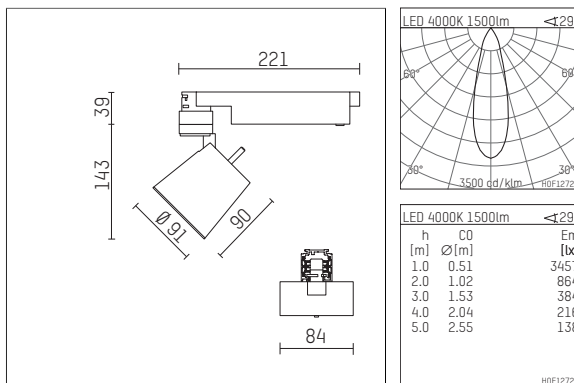

112 271 04 906 D | silver

gin.o 2

spotlight

LED COB | 14 W 4000 K

- spotlight gin.o 2
- with 3 circuit DALI adapter
- for Hoffmeister control.x tracks
- circuit selection is possible while adapter is inserted into the track
- passive thermo management
- with LED COB 2000 lm
- colour temperature: 4000 K
- colour rendering index: CRI >90
- L90 / B10 (50.000h)
- SDCM < 2
- net luminous flux: 1500 lm
- total load: 14 W
- luminous efficacy: 107,1 lm/W
- rotationsymmetrical light distribution, medium
- reflector of aluminium, silver anodised
- LED power unit integrated in adapter, electronic (DALI), 220-240 V, 0/50/60 Hz
- amplitude dimming
- dimming range: 100-1 %
- housing of die cast aluminium
- adapter of fibreglass reinforced thermoplastic
- color-, protection- and conversion-filters are available as accessory
- length: 221 mm, width: 84 mm, height: 182 mm
- rotatable 360°, 90° tiltable
- weight: 1,09 kg
- protection rating: IP20
- protection class I
- 5 years Hoffmeister warranty
- Made in Germany
- maximum ambient temperature: 45 ° C
- certificates: manufactured according to DIN VDE 0711 / EN 60598, CE
- colour: silver
- 112 271 04 906 D

- Overview of accessories on the following page / s

112 271 04 906 D
accessory

Optional accessories

description accessory general	dimensions in mm	item number	pic.-No.
antiglare flaps for spotlights gin.a, gin.o and lo.nely size 2		103438	01
changable reflector flood for gin.o 2		112 272 00 000	02
changable reflector spot for gin.o 2		112 270 00 000	02
connection ring suitable for attachment of accessories for spotlights gin.a, gin.o and lo.nely size 2		103445	03
tube screen suitable for attachment of accessories for spotlights gin.a, gin.o and lo.nely size 2		103442	04
connection tube with cross louver suitable for attachment of accessories for spotlights gin.a, gin.o and lo.nely size 2		103439	05
visor suitable for attachment of accessories for spotlights gin.a, gin.o and lo.nely size 2		104748	06