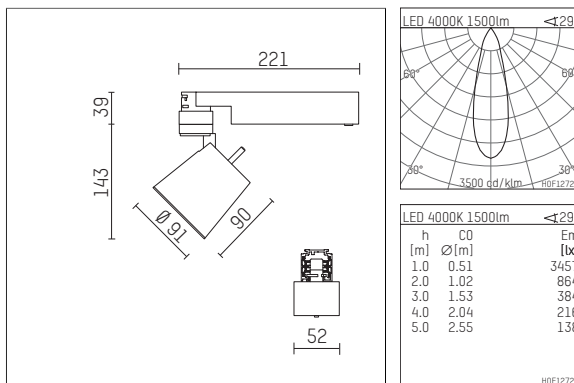

112 271 04 906 | silver

gin.o 2

spotlight

LED COB | 14 W 4000 K

- spotlight gin.o 2
- with 3 circuit universal adapter
- for Hoffmeister control.x tracks
- circuit selection is possible while adapter is inserted into the track
- passive thermo management
- with LED COB 2000 lm
- colour temperature: 4000 K
- colour rendering index: CRI >90
- L90 / B10 (50.000h)
- SDCM < 2
- net luminous flux: 1500 lm
- total load: 14 W
- luminous efficacy: 107,1 lm/W
- rotationsymmetrical light distribution, medium
- reflector of aluminium, silver anodised
- LED power unit integrated in adapter, electronic, 220-240 V, 0/50/60 Hz
- housing of die cast aluminium
- adapter of fibreglass reinforced thermoplastic
- color-, protection- and conversion-filters are available as accessory
- length: 221 mm, width: 52 mm, height: 182 mm
- rotatable 360°, 90° tiltable
- weight: 0,65 kg
- protection rating: IP20
- protection class I
- 5 years Hoffmeister warranty
- Made in Germany
- maximum ambient temperature: 45 °C
- certificates: manufactured according to DIN VDE 0711 / EN 60598, CE
- colour: silver
- 112 271 04 906

- Overview of accessories on the following page / s

112 271 04 906

accessory

Optional accessories

description accessory general	dimensions in mm	item number	pic.-No.
antiglare flaps for spotlights gin.a, gin.o and lo.nely size 2		103438	01
changable reflector flood for gin.o 2		112 272 00 000	02
changable reflector spot for gin.o 2		112 270 00 000	02
connection ring suitable for attachment of accessories for spotlights gin.a, gin.o and lo.nely size 2		103445	03
tube screen suitable for attachment of accessories for spotlights gin.a, gin.o and lo.nely size 2		103442	04
connection tube with cross louver suitable for attachment of accessories for spotlights gin.a, gin.o and lo.nely size 2		103439	05
visor suitable for attachment of accessories for spotlights gin.a, gin.o and lo.nely size 2		104748	06