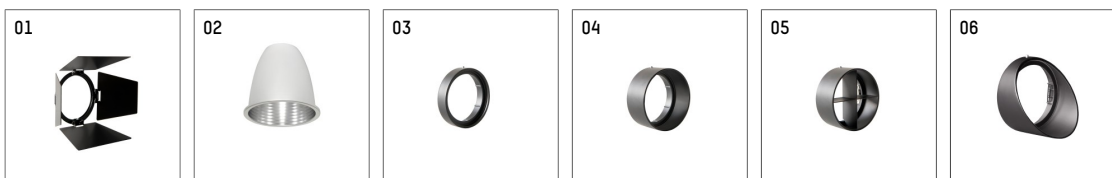

112 271 04 906

accessory

Optional accessories

description accessory general	dimensions in mm	item number	pic.-No.
antiglare flaps for spotlights gin.a, gin.o and lo.nely size 2		103438	01
changable reflector flood for gin.o 2		112 272 00 000	02
changable reflector spot for gin.o 2		112 270 00 000	02
connection ring suitable for attachment of accessories for spotlights gin.a, gin.o and lo.nely size 2		103445	03
tube screen suitable for attachment of accessories for spotlights gin.a, gin.o and lo.nely size 2		103442	04
connection tube with cross louver suitable for attachment of accessories for spotlights gin.a, gin.o and lo.nely size 2		103439	05
visor suitable for attachment of accessories for spotlights gin.a, gin.o and lo.nely size 2		104748	06

Additional optional accessory components

description accessory general	dimensions in mm	item number	pic.-No.
soft.shape lens for spotlights gin.a, gin.o and lo.nely size 2	∅: 74	104228	01
soft.spot lens for spotlights gin.a, gin.o and lo.nely size 2	∅: 74	103461	01
sculpture lens for spotlights gin.a, gin.o and lo.nely size 2	∅: 74	103460	02
prismatic glass for spotlights gin.a, gin.o and lo.nely size 2	∅: 74	104915	03
honeycomb louver for spotlights gin.a, gin.o and lo.nely size 2		103448	04
Dichroitic conversion filter daylight filter, conversion from 3000K to 5000K for spotlights gin.a, gin.o and lo.nely size 2	∅: 74	103459	05
Dichroitic conversion filter neutral filter, conversion from 3000K to 4000K for spotlights gin.a, gin.o and lo.nely size 2	∅: 74	103458	06
Dichroitic conversion filter warm tone filter, conversion from 3000K to 2400K for spotlights gin.a, gin.o and lo.nely size 2	∅: 74	103457	07