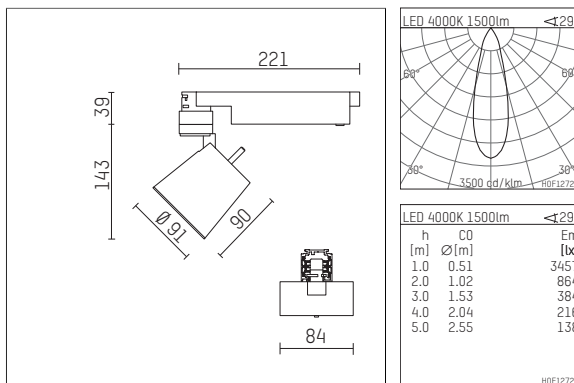

112 271 04 910 D | white

gin.o 2

spotlight

LED COB | 14 W 4000 K

- spotlight gin.o 2
- with 3 circuit DALI adapter
- for Hoffmeister control.x tracks
- circuit selection is possible while adapter is inserted into the track
- passive thermo management
- with LED COB 2000 lm
- colour temperature: 4000 K
- colour rendering index: CRI >90
- L90 / B10 (50.000h)
- SDCM < 2
- net luminous flux: 1500 lm
- total load: 14 W
- luminous efficacy: 107,1 lm/W
- rotationsymmetrical light distribution, medium
- reflector of aluminium, silver anodised
- LED power unit integrated in adapter, electronic (DALI), 220-240 V, 0/50/60 Hz
- amplitude dimming
- dimming range: 100-1 %
- housing of die cast aluminium
- adapter of fibreglass reinforced thermoplastic
- color-, protection- and conversion-filters are available as accessory
- length: 221 mm, width: 84 mm, height: 182 mm
- rotatable 360°, 90° tiltable
- weight: 1,09 kg
- protection rating: IP20
- protection class I
- 5 years Hoffmeister warranty
- Made in Germany
- maximum ambient temperature: 45 ° C
- certificates: manufactured according to DIN VDE 0711 / EN 60598, CE
- colour: white (RAL9016)
- 112 271 04 910 D

- Overview of accessories on the following page / s

112 271 04 910 D
accessory

Optional accessories

description accessory general	dimensions in mm	item number	pic.-No.
antiglare flaps for spotlights gin.a, gin.o and lo.nely size 2		103438	01
changable reflector flood for gin.o 2		112 272 00 000	02
changable reflector spot for gin.o 2		112 270 00 000	02
connection ring suitable for attachment of accessories for spotlights gin.a, gin.o and lo.nely size 2		103446	03
tube screen suitable for attachment of accessories for spotlights gin.a, gin.o and lo.nely size 2		103443	04
connection tube with cross louver suitable for attachment of accessories for spotlights gin.a, gin.o and lo.nely size 2		103440	05
visor suitable for attachment of accessories for spotlights gin.a, gin.o and lo.nely size 2		104749	06