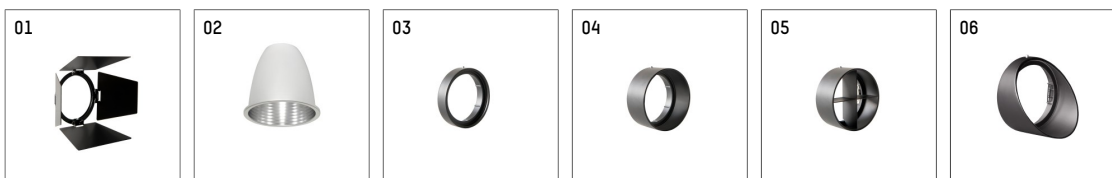

112 271 04 910 D
accessory

Optional accessories

description accessory general	dimensions in mm	item number	pic.-No.
antiglare flaps for spotlights gin.a, gin.o and lo.nely size 2		103438	01
changable reflector flood for gin.o 2		112 272 00 000	02
changable reflector spot for gin.o 2		112 270 00 000	02
connection ring suitable for attachment of accessories for spotlights gin.a, gin.o and lo.nely size 2		103446	03
tube screen suitable for attachment of accessories for spotlights gin.a, gin.o and lo.nely size 2		103443	04
connection tube with cross louver suitable for attachment of accessories for spotlights gin.a, gin.o and lo.nely size 2		103440	05
visor suitable for attachment of accessories for spotlights gin.a, gin.o and lo.nely size 2		104749	06

Additional optional accessory components

description accessory general	dimensions in mm	item number	pic.-No.
soft.shape lens for spotlights gin.a, gin.o and lo.nely size 2	∅: 74	104228	01
soft.spot lens for spotlights gin.a, gin.o and lo.nely size 2	∅: 74	103461	01
sculpture lens for spotlights gin.a, gin.o and lo.nely size 2	∅: 74	103460	02
prismatic glass for spotlights gin.a, gin.o and lo.nely size 2	∅: 74	104915	03
honeycomb louver for spotlights gin.a, gin.o and lo.nely size 2		103448	04
Dichroitic conversion filter daylight filter, conversion from 3000K to 5000K for spotlights gin.a, gin.o and lo.nely size 2	∅: 74	103459	05
Dichroitic conversion filter neutral filter, conversion from 3000K to 4000K for spotlights gin.a, gin.o and lo.nely size 2	∅: 74	103458	06
Dichroitic conversion filter warm tone filter, conversion from 3000K to 2400K for spotlights gin.a, gin.o and lo.nely size 2	∅: 74	103457	07