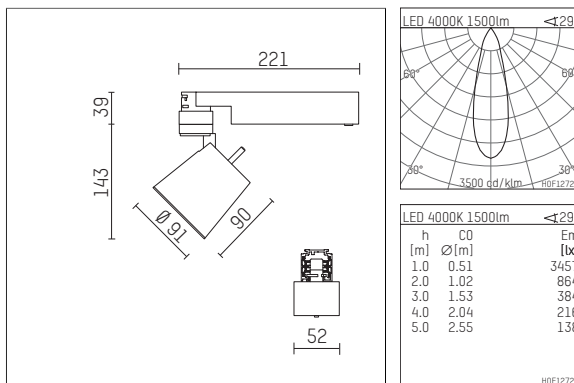

112 271 04 910 | white

gin.o 2

spotlight

LED COB | 14 W 4000 K

- spotlight gin.o 2
- with 3 circuit universal adapter
- for Hoffmeister control.x tracks
- circuit selection is possible while adapter is inserted into the track
- passive thermo management
- with LED COB 2000 lm
- colour temperature: 4000 K
- colour rendering index: CRI >90
- L90 / B10 (50.000h)
- SDCM < 2
- net luminous flux: 1500 lm
- total load: 14 W
- luminous efficacy: 107,1 lm/W
- rotationsymmetrical light distribution, medium
- reflector of aluminium, silver anodised
- LED power unit integrated in adapter, electronic, 220-240 V, 0/50/60 Hz
- housing of die cast aluminium
- adapter of fibreglass reinforced thermoplastic
- color-, protection- and conversion-filters are available as accessory
- length: 221 mm, width: 52 mm, height: 182 mm
- rotatable 360°, 90° tiltable
- weight: 0,65 kg
- protection rating: IP20
- protection class I
- 5 years Hoffmeister warranty
- Made in Germany
- maximum ambient temperature: 45 °C
- certificates: manufactured according to DIN VDE 0711 / EN 60598, CE
- colour: white (RAL9016)
- 112 271 04 910

- Overview of accessories on the following page / s

112 271 04 910
accessory

Optional accessories

description accessory general	dimensions in mm	item number	pic.-No.
antiglare flaps for spotlights gin.a, gin.o and lo.nely size 2		103438	01
changable reflector flood for gin.o 2		112 272 00 000	02
changable reflector spot for gin.o 2		112 270 00 000	02
connection ring suitable for attachment of accessories for spotlights gin.a, gin.o and lo.nely size 2		103446	03
tube screen suitable for attachment of accessories for spotlights gin.a, gin.o and lo.nely size 2		103443	04
connection tube with cross louver suitable for attachment of accessories for spotlights gin.a, gin.o and lo.nely size 2		103440	05
visor suitable for attachment of accessories for spotlights gin.a, gin.o and lo.nely size 2		104749	06