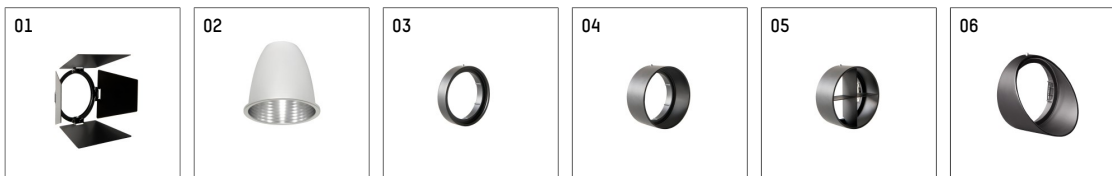

112 271 04 910
accessory

Optional accessories

description accessory general	dimensions in mm	item number	pic.-No.
antiglare flaps for spotlights gin.a, gin.o and lo.nely size 2		103438	01
changable reflector flood for gin.o 2		112 272 00 000	02
changable reflector spot for gin.o 2		112 270 00 000	02
connection ring suitable for attachment of accessories for spotlights gin.a, gin.o and lo.nely size 2		103446	03
tube screen suitable for attachment of accessories for spotlights gin.a, gin.o and lo.nely size 2		103443	04
connection tube with cross louver suitable for attachment of accessories for spotlights gin.a, gin.o and lo.nely size 2		103440	05
visor suitable for attachment of accessories for spotlights gin.a, gin.o and lo.nely size 2		104749	06

Additional optional accessory components

description accessory general	dimensions in mm	item number	pic.-No.
soft.shape lens for spotlights gin.a, gin.o and lo.nely size 2	∅: 74	104228	01
soft.spot lens for spotlights gin.a, gin.o and lo.nely size 2	∅: 74	103461	01
sculpture lens for spotlights gin.a, gin.o and lo.nely size 2	∅: 74	103460	02
prismatic glass for spotlights gin.a, gin.o and lo.nely size 2	∅: 74	104915	03
honeycomb louver for spotlights gin.a, gin.o and lo.nely size 2		103448	04
Dichroitic conversion filter daylight filter, conversion from 3000K to 5000K for spotlights gin.a, gin.o and lo.nely size 2	∅: 74	103459	05
Dichroitic conversion filter neutral filter, conversion from 3000K to 4000K for spotlights gin.a, gin.o and lo.nely size 2	∅: 74	103458	06
Dichroitic conversion filter warm tone filter, conversion from 3000K to 2400K for spotlights gin.a, gin.o and lo.nely size 2	∅: 74	103457	07