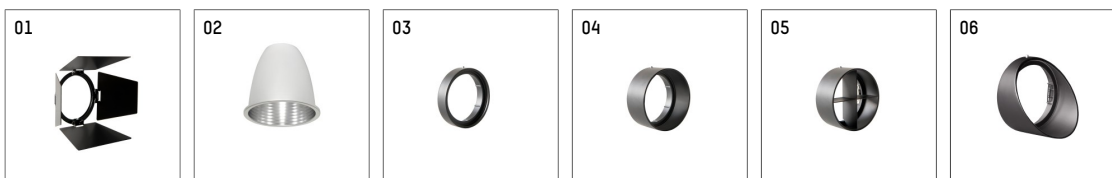

112 271 12 721
accessory

Optional accessories

description accessory general	dimensions in mm	item number	pic.-No.
antiglare flaps for spotlights gin.a, gin.o and lo.nely size 2		103438	01
changable reflector flood for gin.o 2		112 272 00 000	02
changable reflector spot for gin.o 2		112 270 00 000	02
connection ring suitable for attachment of accessories for spotlights gin.a, gin.o and lo.nely size 2		103447	03
tube screen suitable for attachment of accessories for spotlights gin.a, gin.o and lo.nely size 2		103444	04
connection tube with cross louver suitable for attachment of accessories for spotlights gin.a, gin.o and lo.nely size 2		103441	05
visor suitable for attachment of accessories for spotlights gin.a, gin.o and lo.nely size 2		104750	06

Additional optional accessory components

description accessory general	dimensions in mm	item number	pic.-No.
soft.shape lens for spotlights gin.a, gin.o and lo.nely size 2	∅: 74	104228	01
soft.spot lens for spotlights gin.a, gin.o and lo.nely size 2	∅: 74	103461	01
sculpture lens for spotlights gin.a, gin.o and lo.nely size 2	∅: 74	103460	02
prismatic glass for spotlights gin.a, gin.o and lo.nely size 2	∅: 74	104915	03
honeycomb louver for spotlights gin.a, gin.o and lo.nely size 2		103448	04
Dichroitic conversion filter daylight filter, conversion from 3000K to 5000K for spotlights gin.a, gin.o and lo.nely size 2	∅: 74	103459	05
Dichroitic conversion filter neutral filter, conversion from 3000K to 4000K for spotlights gin.a, gin.o and lo.nely size 2	∅: 74	103458	06
Dichroitic conversion filter warm tone filter, conversion from 3000K to 2400K for spotlights gin.a, gin.o and lo.nely size 2	∅: 74	103457	07