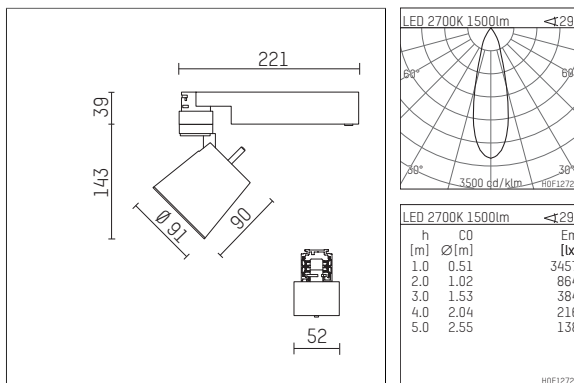

112 271 12 721 | black

gin.o 2

spotlight

LED COB | 18 W 2700 K

- spotlight gin.o 2
- with 3 circuit universal adapter
- for Hoffmeister control.x tracks
- circuit selection is possible while adapter is inserted into the track
- passive thermo management
- with LED COB 2000 lm
- colour temperature: 2700 K
- colour rendering index: CRI >90
- L90 / B10 (50.000h)
- SDCM < 2
- net luminous flux: 1500 lm
- total load: 18 W
- luminous efficacy: 83,3 lm/W
- rotationsymmetrical light distribution, medium
- reflector of aluminium, silver anodised
- LED power unit integrated in adapter, electronic (POTI), 220-240 V, 0/50/60 Hz
- amplitude dimming
- adapter with integrated potentiometer
- dimming range: 100-1 %
- housing of die cast aluminium
- adapter of fibreglass reinforced thermoplastic
- color-, protection- and conversion-filters are available as accessory
- length: 221 mm, width: 52 mm, height: 182 mm
- rotatable 360°, 90° tiltable
- weight: 1,09 kg
- protection rating: IP20
- protection class I
- 5 years Hoffmeister warranty
- Made in Germany
- maximum ambient temperature: 35 ° C
- certificates: manufactured according to DIN VDE 0711 / EN 60598, CE
- colour: black
- 112 271 12 721