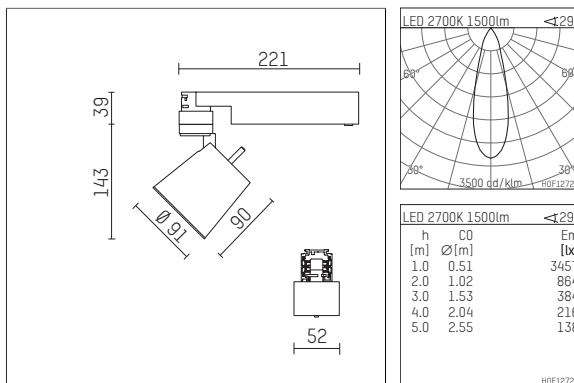

**112 271 12 906 | silver**

gin.o 2

spotlight

LED COB | 18 W 2700 K

- spotlight gin.o 2
- with 3 circuit universal adapter
- for Hoffmeister control.x tracks
- circuit selection is possible while adapter is inserted into the track
- passive thermo management
- with LED COB 2000 lm
- colour temperature: 2700 K
- colour rendering index: CRI >90
- L90 / B10 (50.000h)
- SDCM < 2
- net luminous flux: 1500 lm
- total load: 18 W
- luminous efficacy: 83,3 lm/W
- rotationsymmetrical light distribution, medium
- reflector of aluminium, silver anodised
- LED power unit integrated in adapter, electronic (POTI), 220-240 V, 0/50/60 Hz
- amplitude dimming
- adapter with integrated potentiometer
- dimming range: 100-1 %
- housing of die cast aluminium
- adapter of fibreglass reinforced thermoplastic
- color-, protection- and conversion-filters are available as accessory
- length: 221 mm, width: 52 mm, height: 182 mm
- rotatable 360°, 90° tiltable
- weight: 1,09 kg
- protection rating: IP20
- protection class I
- 5 years Hoffmeister warranty
- Made in Germany
- maximum ambient temperature: 35 ° C
- certificates: manufactured according to DIN VDE 0711 / EN 60598, CE
- colour: silver
- 112 271 12 906

### Optional accessories

description accessory general	dimensions in mm	item number	pic.-No.
antiglare flaps for spotlights gin.a, gin.o and lo.nely size 2		103438	01
changable reflector flood for gin.o 2		112 272 00 000	02
changable reflector spot for gin.o 2		112 270 00 000	02
connection ring suitable for attachment of accessories for spotlights gin.a, gin.o and lo.nely size 2		103445	03
tube screen suitable for attachment of accessories for spotlights gin.a, gin.o and lo.nely size 2		103442	04
connection tube with cross louver suitable for attachment of accessories for spotlights gin.a, gin.o and lo.nely size 2		103439	05
visor suitable for attachment of accessories for spotlights gin.a, gin.o and lo.nely size 2		104748	06