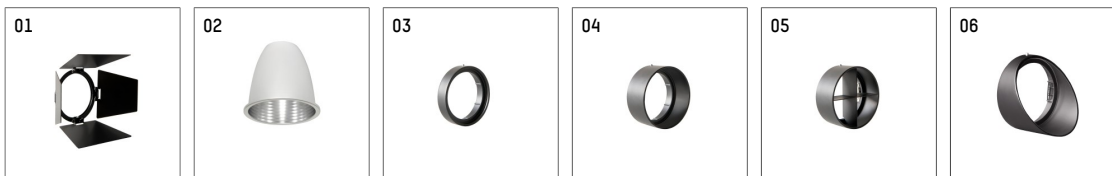

112 271 12 906

accessory

Optional accessories

description accessory general	dimensions in mm	item number	pic.-No.
antiglare flaps for spotlights gin.a, gin.o and lo.nely size 2		103438	01
changable reflector flood for gin.o 2		112 272 00 000	02
changable reflector spot for gin.o 2		112 270 00 000	02
connection ring suitable for attachment of accessories for spotlights gin.a, gin.o and lo.nely size 2		103445	03
tube screen suitable for attachment of accessories for spotlights gin.a, gin.o and lo.nely size 2		103442	04
connection tube with cross louver suitable for attachment of accessories for spotlights gin.a, gin.o and lo.nely size 2		103439	05
visor suitable for attachment of accessories for spotlights gin.a, gin.o and lo.nely size 2		104748	06

Additional optional accessory components

description accessory general	dimensions in mm	item number	pic.-No.
soft.shape lens for spotlights gin.a, gin.o and lo.nely size 2	∅: 74	104228	01
soft.spot lens for spotlights gin.a, gin.o and lo.nely size 2	∅: 74	103461	01
sculpture lens for spotlights gin.a, gin.o and lo.nely size 2	∅: 74	103460	02
prismatic glass for spotlights gin.a, gin.o and lo.nely size 2	∅: 74	104915	03
honeycomb louver for spotlights gin.a, gin.o and lo.nely size 2		103448	04
Dichroitic conversion filter daylight filter, conversion from 3000K to 5000K for spotlights gin.a, gin.o and lo.nely size 2	∅: 74	103459	05
Dichroitic conversion filter neutral filter, conversion from 3000K to 4000K for spotlights gin.a, gin.o and lo.nely size 2	∅: 74	103458	06
Dichroitic conversion filter warm tone filter, conversion from 3000K to 2400K for spotlights gin.a, gin.o and lo.nely size 2	∅: 74	103457	07