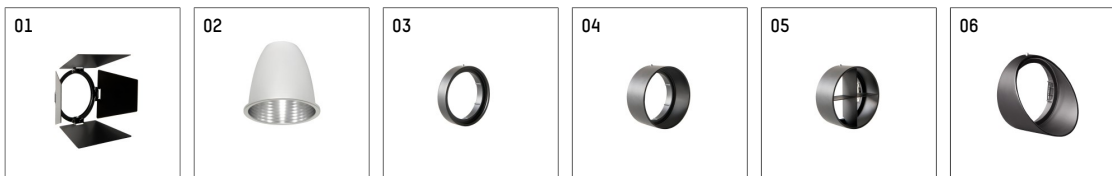

112 271 12 910
accessory

Optional accessories

description accessory general	dimensions in mm	item number	pic.-No.
antiglare flaps for spotlights gin.a, gin.o and lo.nely size 2		103438	01
changable reflector flood for gin.o 2		112 272 00 000	02
changable reflector spot for gin.o 2		112 270 00 000	02
connection ring suitable for attachment of accessories for spotlights gin.a, gin.o and lo.nely size 2		103446	03
tube screen suitable for attachment of accessories for spotlights gin.a, gin.o and lo.nely size 2		103443	04
connection tube with cross louver suitable for attachment of accessories for spotlights gin.a, gin.o and lo.nely size 2		103440	05
visor suitable for attachment of accessories for spotlights gin.a, gin.o and lo.nely size 2		104749	06

Additional optional accessory components

description accessory general	dimensions in mm	item number	pic.-No.
soft.shape lens for spotlights gin.a, gin.o and lo.nely size 2	∅: 74	104228	01
soft.spot lens for spotlights gin.a, gin.o and lo.nely size 2	∅: 74	103461	01
sculpture lens for spotlights gin.a, gin.o and lo.nely size 2	∅: 74	103460	02
prismatic glass for spotlights gin.a, gin.o and lo.nely size 2	∅: 74	104915	03
honeycomb louver for spotlights gin.a, gin.o and lo.nely size 2		103448	04
Dichroitic conversion filter daylight filter, conversion from 3000K to 5000K for spotlights gin.a, gin.o and lo.nely size 2	∅: 74	103459	05
Dichroitic conversion filter neutral filter, conversion from 3000K to 4000K for spotlights gin.a, gin.o and lo.nely size 2	∅: 74	103458	06
Dichroitic conversion filter warm tone filter, conversion from 3000K to 2400K for spotlights gin.a, gin.o and lo.nely size 2	∅: 74	103457	07