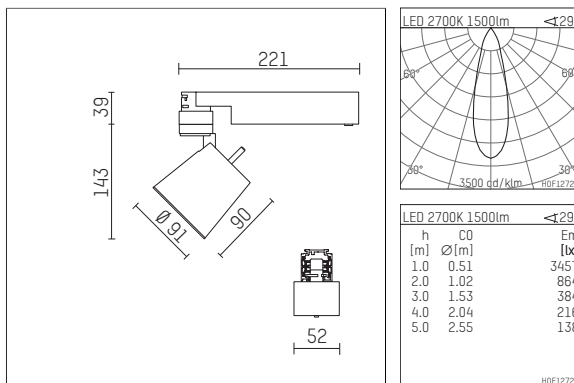

**112 271 12 910 | white**

gin.o 2

spotlight

LED COB | 18 W 2700 K

- spotlight gin.o 2
- with 3 circuit universal adapter
- for Hoffmeister control.x tracks
- circuit selection is possible while adapter is inserted into the track
- passive thermo management
- with LED COB 2000 lm
- colour temperature: 2700 K
- colour rendering index: CRI >90
- L90 / B10 (50.000h)
- SDCM < 2
- net luminous flux: 1500 lm
- total load: 18 W
- luminous efficacy: 83,3 lm/W
- rotationsymmetrical light distribution, medium
- reflector of aluminium, silver anodised
- LED power unit integrated in adapter, electronic (POTI), 220-240 V, 0/50/60 Hz
- amplitude dimming
- adapter with integrated potentiometer
- dimming range: 100-1 %
- housing of die cast aluminium
- adapter of fibreglass reinforced thermoplastic
- color-, protection- and conversion-filters are available as accessory
- length: 221 mm, width: 52 mm, height: 182 mm
- rotatable 360°, 90° tiltable
- weight: 1,09 kg
- protection rating: IP20
- protection class I
- 5 years Hoffmeister warranty
- Made in Germany
- maximum ambient temperature: 35 ° C
- certificates: manufactured according to DIN VDE 0711 / EN 60598, CE
- colour: white (RAL9016)
- 112 271 12 910

### Optional accessories

description accessory general	dimensions in mm	item number	pic.-No.
antiglare flaps for spotlights gin.a, gin.o and lo.nely size 2		103438	01
changable reflector flood for gin.o 2		112 272 00 000	02
changable reflector spot for gin.o 2		112 270 00 000	02
connection ring suitable for attachment of accessories for spotlights gin.a, gin.o and lo.nely size 2		103446	03
tube screen suitable for attachment of accessories for spotlights gin.a, gin.o and lo.nely size 2		103443	04
connection tube with cross louver suitable for attachment of accessories for spotlights gin.a, gin.o and lo.nely size 2		103440	05
visor suitable for attachment of accessories for spotlights gin.a, gin.o and lo.nely size 2		104749	06