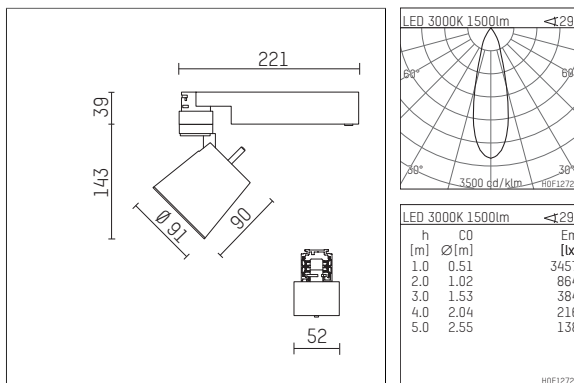

**112 271 13 721 | black**

gin.o 2

spotlight

LED COB | 14 W 3000 K

- spotlight gin.o 2
- with 3 circuit universal adapter
- for Hoffmeister control.x tracks
- circuit selection is possible while adapter is inserted into the track
- passive thermo management
- with LED COB 2000 lm
- colour temperature: 3000 K
- colour rendering index: CRI >90
- L90 / B10 (50.000h)
- SDCM < 2
- net luminous flux: 1500 lm
- total load: 14 W
- luminous efficacy: 107,1 lm/W
- rotationsymmetrical light distribution, medium
- reflector of aluminium, silver anodised
- LED power unit integrated in adapter, electronic (POTI), 220-240 V, 0/50/60 Hz
- amplitude dimming
- adapter with integrated potentiometer
- dimming range: 100-1 %
- housing of die cast aluminium
- adapter of fibreglass reinforced thermoplastic
- color-, protection- and conversion-filters are available as accessory
- length: 221 mm, width: 52 mm, height: 182 mm
- rotatable 360°, 90° tiltable
- weight: 1,09 kg
- protection rating: IP20
- protection class I
- 5 years Hoffmeister warranty
- Made in Germany
- maximum ambient temperature: 35 ° C
- certificates: manufactured according to DIN VDE 0711 / EN 60598, CE
- colour: black
- 112 271 13 721

## Optional accessories

description accessory general	dimensions in mm	item number	pic.-No.
antiglare flaps for spotlights gin.a, gin.o and lo.nely size 2		103438	01
changable reflector flood for gin.o 2		112 272 00 000	02
changable reflector spot for gin.o 2		112 270 00 000	02
connection ring suitable for attachment of accessories for spotlights gin.a, gin.o and lo.nely size 2		103447	03
tube screen suitable for attachment of accessories for spotlights gin.a, gin.o and lo.nely size 2		103444	04
connection tube with cross louver suitable for attachment of accessories for spotlights gin.a, gin.o and lo.nely size 2		103441	05
visor suitable for attachment of accessories for spotlights gin.a, gin.o and lo.nely size 2		104750	06