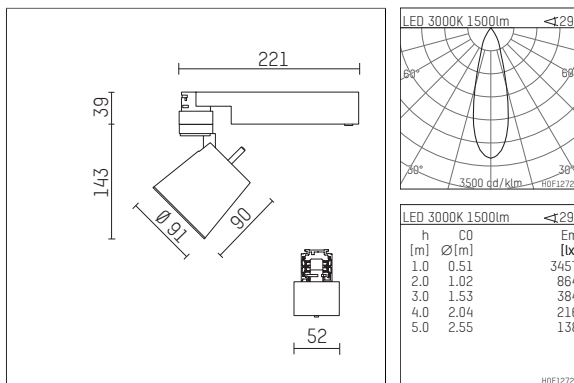

112 271 13 906 | silver

gin.o 2

spotlight

LED COB | 14 W 3000 K

- spotlight gin.o 2
- with 3 circuit universal adapter
- for Hoffmeister control.x tracks
- circuit selection is possible while adapter is inserted into the track
- passive thermo management
- with LED COB 2000 lm
- colour temperature: 3000 K
- colour rendering index: CRI >90
- L90 / B10 (50.000h)
- SDCM < 2
- net luminous flux: 1500 lm
- total load: 14 W
- luminous efficacy: 107,1 lm/W
- rotationsymmetrical light distribution, medium
- reflector of aluminium, silver anodised
- LED power unit integrated in adapter, electronic (POTI), 220-240 V, 0/50/60 Hz
- amplitude dimming
- adapter with integrated potentiometer
- dimming range: 100-1 %
- housing of die cast aluminium
- adapter of fibreglass reinforced thermoplastic
- color-, protection- and conversion-filters are available as accessory
- length: 221 mm, width: 52 mm, height: 182 mm
- rotatable 360°, 90° tiltable
- weight: 1,09 kg
- protection rating: IP20
- protection class I
- 5 years Hoffmeister warranty
- Made in Germany
- maximum ambient temperature: 35 ° C
- certificates: manufactured according to DIN VDE 0711 / EN 60598, CE
- colour: silver
- 112 271 13 906