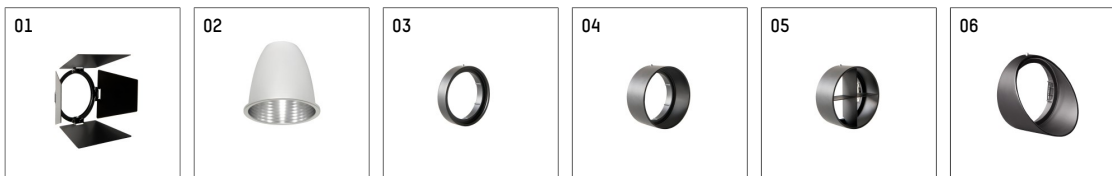

112 271 13 906
accessory

Optional accessories

description accessory general	dimensions in mm	item number	pic.-No.
antiglare flaps for spotlights gin.a, gin.o and lo.nely size 2		103438	01
changable reflector flood for gin.o 2		112 272 00 000	02
changable reflector spot for gin.o 2		112 270 00 000	02
connection ring suitable for attachment of accessories for spotlights gin.a, gin.o and lo.nely size 2		103445	03
tube screen suitable for attachment of accessories for spotlights gin.a, gin.o and lo.nely size 2		103442	04
connection tube with cross louver suitable for attachment of accessories for spotlights gin.a, gin.o and lo.nely size 2		103439	05
visor suitable for attachment of accessories for spotlights gin.a, gin.o and lo.nely size 2		104748	06

Additional optional accessory components

description accessory general	dimensions in mm	item number	pic.-No.
soft.shape lens for spotlights gin.a, gin.o and lo.nely size 2	∅: 74	104228	01
soft.spot lens for spotlights gin.a, gin.o and lo.nely size 2	∅: 74	103461	01
sculpture lens for spotlights gin.a, gin.o and lo.nely size 2	∅: 74	103460	02
prismatic glass for spotlights gin.a, gin.o and lo.nely size 2	∅: 74	104915	03
honeycomb louver for spotlights gin.a, gin.o and lo.nely size 2		103448	04
Dichroitic conversion filter daylight filter, conversion from 3000K to 5000K for spotlights gin.a, gin.o and lo.nely size 2	∅: 74	103459	05
Dichroitic conversion filter neutral filter, conversion from 3000K to 4000K for spotlights gin.a, gin.o and lo.nely size 2	∅: 74	103458	06
Dichroitic conversion filter warm tone filter, conversion from 3000K to 2400K for spotlights gin.a, gin.o and lo.nely size 2	∅: 74	103457	07