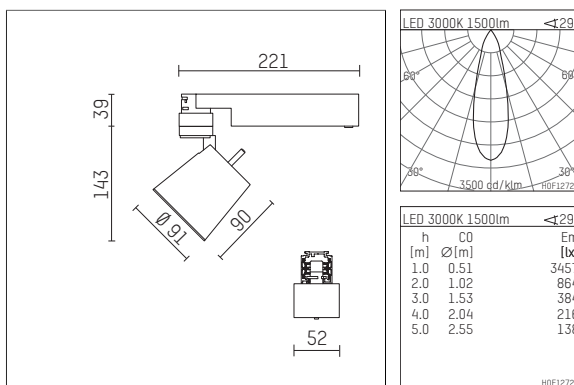

112 271 13 910 | white

gin.o 2

spotlight

LED COB | 14 W 3000 K

- spotlight gin.o 2
- with 3 circuit universal adapter
- for Hoffmeister control.x tracks
- circuit selection is possible while adapter is inserted into the track
- passive thermo management
- with LED COB 2000 lm
- colour temperature: 3000 K
- colour rendering index: CRI >90
- L90 / B10 (50.000h)
- SDCM < 2
- net luminous flux: 1500 lm
- total load: 14 W
- luminous efficacy: 107,1 lm/W
- rotationsymmetrical light distribution, medium
- reflector of aluminium, silver anodised
- LED power unit integrated in adapter, electronic (POTI), 220-240 V, 0/50/60 Hz
- amplitude dimming
- adapter with integrated potentiometer
- dimming range: 100-1 %
- housing of die cast aluminium
- adapter of fibreglass reinforced thermoplastic
- color-, protection- and conversion-filters are available as accessory
- length: 221 mm, width: 52 mm, height: 182 mm
- rotatable 360°, 90° tiltable
- weight: 1,09 kg
- protection rating: IP20
- protection class I
- 5 years Hoffmeister warranty
- Made in Germany
- maximum ambient temperature: 35 ° C
- certificates: manufactured according to DIN VDE 0711 / EN 60598, CE
- colour: white (RAL9016)
- 112 271 13 910