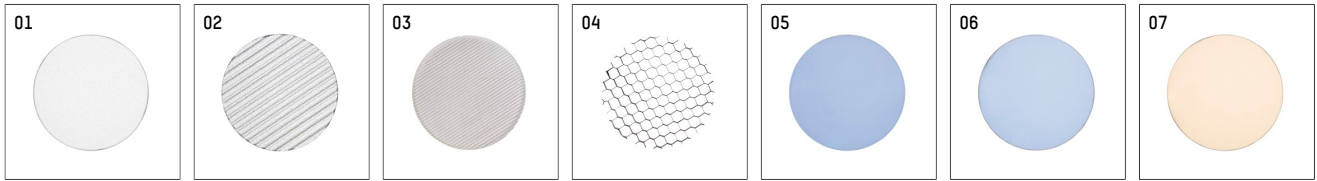

112 271 13 910
accessory

Possible optional accessories combinations

item number	103448	103457	103458	103459	103460	103461	104228	104915
103438								
112 272 00 000								
112 270 00 000								
103446	X	X	X	X	X	X	X	X
103443	X							
103440	X							
104749