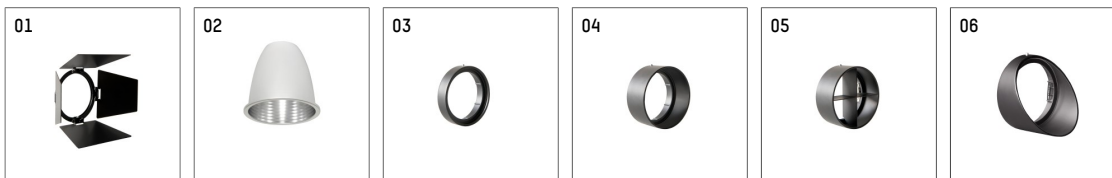

112 271 13 910
accessory

Optional accessories

description accessory general	dimensions in mm	item number	pic.-No.
antiglare flaps for spotlights gin.a, gin.o and lo.nely size 2		103438	01
changable reflector flood for gin.o 2		112 272 00 000	02
changable reflector spot for gin.o 2		112 270 00 000	02
connection ring suitable for attachment of accessories for spotlights gin.a, gin.o and lo.nely size 2		103446	03
tube screen suitable for attachment of accessories for spotlights gin.a, gin.o and lo.nely size 2		103443	04
connection tube with cross louver suitable for attachment of accessories for spotlights gin.a, gin.o and lo.nely size 2		103440	05
visor suitable for attachment of accessories for spotlights gin.a, gin.o and lo.nely size 2		104749	06

Additional optional accessory components

description accessory general	dimensions in mm	item number	pic.-No.
soft.shape lens for spotlights gin.a, gin.o and lo.nely size 2	∅: 74	104228	01
soft.spot lens for spotlights gin.a, gin.o and lo.nely size 2	∅: 74	103461	01
sculpture lens for spotlights gin.a, gin.o and lo.nely size 2	∅: 74	103460	02
prismatic glass for spotlights gin.a, gin.o and lo.nely size 2	∅: 74	104915	03
honeycomb louver for spotlights gin.a, gin.o and lo.nely size 2		103448	04
Dichroitic conversion filter daylight filter, conversion from 3000K to 5000K for spotlights gin.a, gin.o and lo.nely size 2	∅: 74	103459	05
Dichroitic conversion filter neutral filter, conversion from 3000K to 4000K for spotlights gin.a, gin.o and lo.nely size 2	∅: 74	103458	06
Dichroitic conversion filter warm tone filter, conversion from 3000K to 2400K for spotlights gin.a, gin.o and lo.nely size 2	∅: 74	103457	07