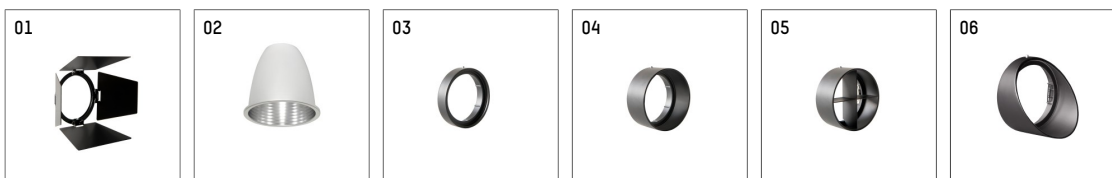

112 271 14 721
accessory

Optional accessories

description accessory general	dimensions in mm	item number	pic.-No.
antiglare flaps for spotlights gin.a, gin.o and lo.nely size 2		103438	01
changable reflector flood for gin.o 2		112 272 00 000	02
changable reflector spot for gin.o 2		112 270 00 000	02
connection ring suitable for attachment of accessories for spotlights gin.a, gin.o and lo.nely size 2		103447	03
tube screen suitable for attachment of accessories for spotlights gin.a, gin.o and lo.nely size 2		103444	04
connection tube with cross louver suitable for attachment of accessories for spotlights gin.a, gin.o and lo.nely size 2		103441	05
visor suitable for attachment of accessories for spotlights gin.a, gin.o and lo.nely size 2		104750	06

Additional optional accessory components

description accessory general	dimensions in mm	item number	pic.-No.
soft.shape lens for spotlights gin.a, gin.o and lo.nely size 2	∅: 74	104228	01
soft.spot lens for spotlights gin.a, gin.o and lo.nely size 2	∅: 74	103461	01
sculpture lens for spotlights gin.a, gin.o and lo.nely size 2	∅: 74	103460	02
prismatic glass for spotlights gin.a, gin.o and lo.nely size 2	∅: 74	104915	03
honeycomb louver for spotlights gin.a, gin.o and lo.nely size 2		103448	04
Dichroitic conversion filter daylight filter, conversion from 3000K to 5000K for spotlights gin.a, gin.o and lo.nely size 2	∅: 74	103459	05
Dichroitic conversion filter neutral filter, conversion from 3000K to 4000K for spotlights gin.a, gin.o and lo.nely size 2	∅: 74	103458	06
Dichroitic conversion filter warm tone filter, conversion from 3000K to 2400K for spotlights gin.a, gin.o and lo.nely size 2	∅: 74	103457	07