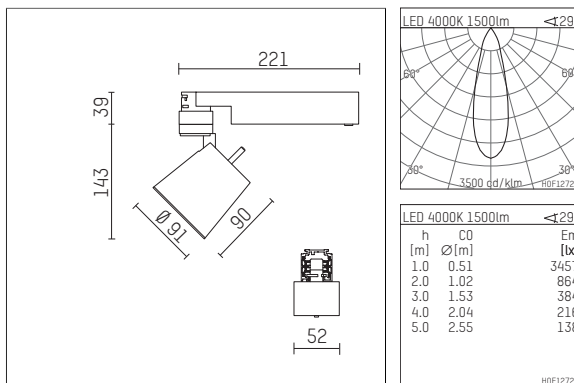

112 271 14 721 | black

gin.o 2

spotlight

LED COB | 14 W 4000 K

- spotlight gin.o 2
- with 3 circuit universal adapter
- for Hoffmeister control.x tracks
- circuit selection is possible while adapter is inserted into the track
- passive thermo management
- with LED COB 2000 lm
- colour temperature: 4000 K
- colour rendering index: CRI >90
- L90 / B10 (50.000h)
- SDCM < 2
- net luminous flux: 1500 lm
- total load: 14 W
- luminous efficacy: 107,1 lm/W
- rotationsymmetrical light distribution, medium
- reflector of aluminium, silver anodised
- LED power unit integrated in adapter, electronic (POTI), 220-240 V, 0/50/60 Hz
- amplitude dimming
- adapter with integrated potentiometer
- dimming range: 100-1 %
- housing of die cast aluminium
- adapter of fibreglass reinforced thermoplastic
- color-, protection- and conversion-filters are available as accessory
- length: 221 mm, width: 52 mm, height: 182 mm
- rotatable 360°, 90° tiltable
- weight: 1,09 kg
- protection rating: IP20
- protection class I
- 5 years Hoffmeister warranty
- Made in Germany
- maximum ambient temperature: 35 ° C
- certificates: manufactured according to DIN VDE 0711 / EN 60598, CE
- colour: black
- 112 271 14 721