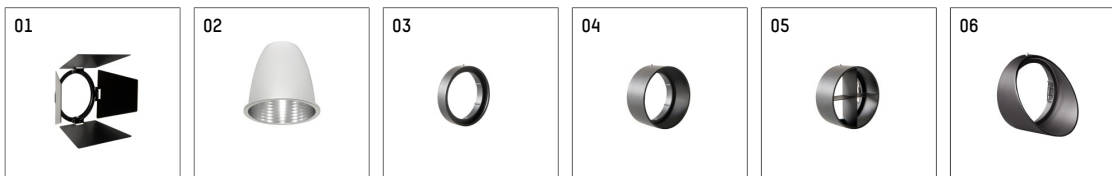

112 271 14 910
accessory

Optional accessories

description accessory general	dimensions in mm	item number	pic.-No.
antiglare flaps for spotlights gin.a, gin.o and lo.nely size 2		103438	01
changable reflector flood for gin.o 2		112 272 00 000	02
changable reflector spot for gin.o 2		112 270 00 000	02
connection ring suitable for attachment of accessories for spotlights gin.a, gin.o and lo.nely size 2		103446	03
tube screen suitable for attachment of accessories for spotlights gin.a, gin.o and lo.nely size 2		103443	04
connection tube with cross louver suitable for attachment of accessories for spotlights gin.a, gin.o and lo.nely size 2		103440	05
visor suitable for attachment of accessories for spotlights gin.a, gin.o and lo.nely size 2		104749	06

Additional optional accessory components

description accessory general	dimensions in mm	item number	pic.-No.
soft.shape lens for spotlights gin.a, gin.o and lo.nely size 2	∅: 74	104228	01
soft.spot lens for spotlights gin.a, gin.o and lo.nely size 2	∅: 74	103461	01
sculpture lens for spotlights gin.a, gin.o and lo.nely size 2	∅: 74	103460	02
prismatic glass for spotlights gin.a, gin.o and lo.nely size 2	∅: 74	104915	03
honeycomb louver for spotlights gin.a, gin.o and lo.nely size 2		103448	04
Dichroitic conversion filter daylight filter, conversion from 3000K to 5000K for spotlights gin.a, gin.o and lo.nely size 2	∅: 74	103459	05
Dichroitic conversion filter neutral filter, conversion from 3000K to 4000K for spotlights gin.a, gin.o and lo.nely size 2	∅: 74	103458	06
Dichroitic conversion filter warm tone filter, conversion from 3000K to 2400K for spotlights gin.a, gin.o and lo.nely size 2	∅: 74	103457	07