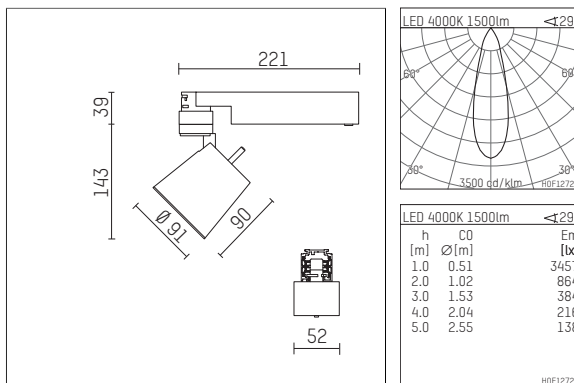

112 271 14 910 | white

gin.o 2

spotlight

LED COB | 14 W 4000 K

- spotlight gin.o 2
- with 3 circuit universal adapter
- for Hoffmeister control.x tracks
- circuit selection is possible while adapter is inserted into the track
- passive thermo management
- with LED COB 2000 lm
- colour temperature: 4000 K
- colour rendering index: CRI >90
- L90 / B10 (50.000h)
- SDCM < 2
- net luminous flux: 1500 lm
- total load: 14 W
- luminous efficacy: 107,1 lm/W
- rotationsymmetrical light distribution, medium
- reflector of aluminium, silver anodised
- LED power unit integrated in adapter, electronic (POTI), 220-240 V, 0/50/60 Hz
- amplitude dimming
- adapter with integrated potentiometer
- dimming range: 100-1 %
- housing of die cast aluminium
- adapter of fibreglass reinforced thermoplastic
- color-, protection- and conversion-filters are available as accessory
- length: 221 mm, width: 52 mm, height: 182 mm
- rotatable 360°, 90° tiltable
- weight: 1,09 kg
- protection rating: IP20
- protection class I
- 5 years Hoffmeister warranty
- Made in Germany
- maximum ambient temperature: 35 ° C
- certificates: manufactured according to DIN VDE 0711 / EN 60598, CE
- colour: white (RAL9016)
- 112 271 14 910