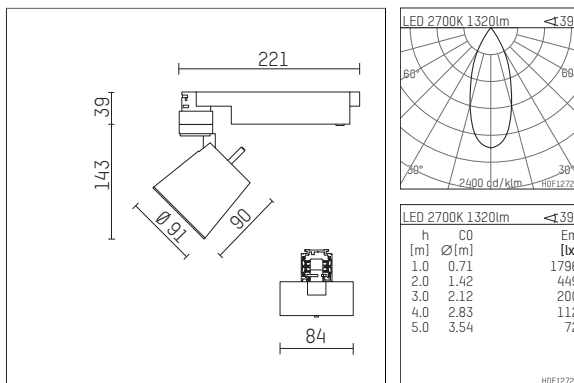

112 272 02 721 D | black

gin.o 2
spotlight
LED COB | 18 W 2700 K

- spotlight gin.o 2
- with 3 circuit DALI adapter
- for Hoffmeister control.x tracks
- circuit selection is possible while adapter is inserted into the track
- passive thermo management
- with LED COB 2000 lm
- colour temperature: 2700 K
- colour rendering index: CRI >90
- L90 / B10 (50.000h)
- SDCM < 2
- net luminous flux: 1320 lm
- total load: 18 W
- luminous efficacy: 73,3 lm/W
- rotationsymmetrical light distribution, flood
- reflector of aluminium, silver anodised
- LED power unit integrated in adapter, electronic (DALI), 220-240 V, 0/50/60 Hz
- amplitude dimming
- dimming range: 100-1 %
- housing of die cast aluminium
- adapter of fibreglass reinforced thermoplastic
- color-, protection- and conversion-filters are available as accessory
- length: 221 mm, width: 84 mm, height: 182 mm
- rotatable 360°, 90° tiltable
- weight: 1,09 kg
- protection rating: IP20
- protection class I
- 5 years Hoffmeister warranty
- Made in Germany
- maximum ambient temperature: 45 ° C
- certificates: manufactured according to DIN VDE 0711 / EN 60598, CE
- colour: black
- 112 272 02 721 D