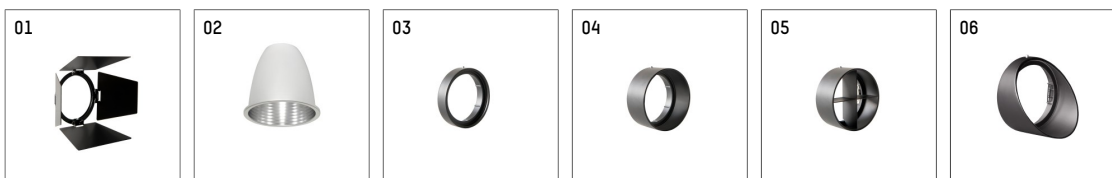

112 272 02 721 D
accessory

Optional accessories

description accessory general	dimensions in mm	item number	pic.-No.
antiglare flaps for spotlights gin.a, gin.o and lo.nely size 2		103438	01
changable reflector medium for gin.o 2		112 271 00 000	02
changable reflector spot for gin.o 2		112 270 00 000	02
connection ring suitable for attachment of accessories for spotlights gin.a, gin.o and lo.nely size 2		103447	03
tube screen suitable for attachment of accessories for spotlights gin.a, gin.o and lo.nely size 2		103444	04
connection tube with cross louver suitable for attachment of accessories for spotlights gin.a, gin.o and lo.nely size 2		103441	05
visor suitable for attachment of accessories for spotlights gin.a, gin.o and lo.nely size 2		104750	06

Additional optional accessory components

description accessory general	dimensions in mm	item number	pic.-No.
soft.shape lens for spotlights gin.a, gin.o and lo.nely size 2	∅: 74	104228	01
soft.spot lens for spotlights gin.a, gin.o and lo.nely size 2	∅: 74	103461	01
sculpture lens for spotlights gin.a, gin.o and lo.nely size 2	∅: 74	103460	02
prismatic glass for spotlights gin.a, gin.o and lo.nely size 2	∅: 74	104915	03
honeycomb louver for spotlights gin.a, gin.o and lo.nely size 2		103448	04
Dichroitic conversion filter daylight filter, conversion from 3000K to 5000K for spotlights gin.a, gin.o and lo.nely size 2	∅: 74	103459	05
Dichroitic conversion filter neutral filter, conversion from 3000K to 4000K for spotlights gin.a, gin.o and lo.nely size 2	∅: 74	103458	06
Dichroitic conversion filter warm tone filter, conversion from 3000K to 2400K for spotlights gin.a, gin.o and lo.nely size 2	∅: 74	103457	07