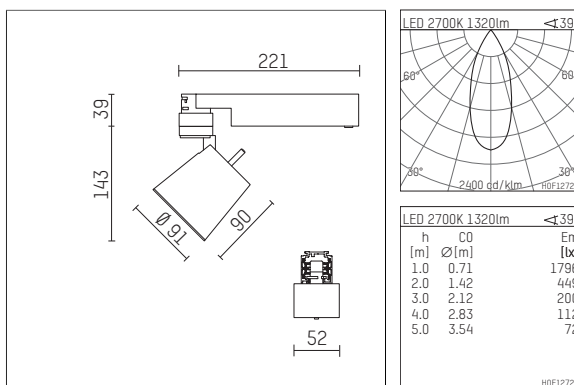

112 272 02 721 | black

gin.o 2

spotlight

LED COB | 18 W 2700 K

- spotlight gin.o 2
- with 3 circuit universal adapter
- for Hoffmeister control.x tracks
- circuit selection is possible while adapter is inserted into the track
- passive thermo management
- with LED COB 2000 lm
- colour temperature: 2700 K
- colour rendering index: CRI >90
- L90 / B10 (50.000h)
- SDCM < 2
- net luminous flux: 1320 lm
- total load: 18 W
- luminous efficacy: 73,3 lm/W
- rotationsymmetrical light distribution, flood
- reflector of aluminium, silver anodised
- LED power unit integrated in adapter, electronic, 220-240 V, 0/50/60 Hz
- housing of die cast aluminium
- adapter of fibreglass reinforced thermoplastic
- color-, protection- and conversion-filters are available as accessory
- length: 221 mm, width: 52 mm, height: 182 mm
- rotatable 360°, 90° tiltable
- weight: 0,65 kg
- protection rating: IP20
- protection class I
- 5 years Hoffmeister warranty
- Made in Germany
- maximum ambient temperature: 45 °C
- certificates: manufactured according to DIN VDE 0711 / EN 60598, CE
- colour: black
- 112 272 02 721

- Overview of accessories on the following page / s

112 272 02 721
accessory

Optional accessories

description accessory general	dimensions in mm	item number	pic.-No.
antiglare flaps for spotlights gin.a, gin.o and lo.nely size 2		103438	01
changable reflector medium for gin.o 2		112 271 00 000	02
changable reflector spot for gin.o 2		112 270 00 000	02
connection ring suitable for attachment of accessories for spotlights gin.a, gin.o and lo.nely size 2		103447	03
tube screen suitable for attachment of accessories for spotlights gin.a, gin.o and lo.nely size 2		103444	04
connection tube with cross louver suitable for attachment of accessories for spotlights gin.a, gin.o and lo.nely size 2		103441	05
visor suitable for attachment of accessories for spotlights gin.a, gin.o and lo.nely size 2		104750	06