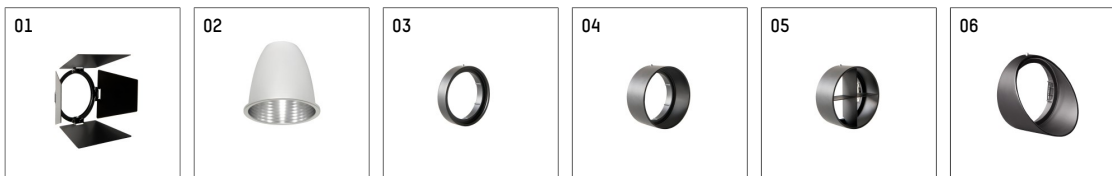

112 272 02 721
accessory

Optional accessories

description accessory general	dimensions in mm	item number	pic.-No.
antiglare flaps for spotlights gin.a, gin.o and lo.nely size 2		103438	01
changable reflector medium for gin.o 2		112 271 00 000	02
changable reflector spot for gin.o 2		112 270 00 000	02
connection ring suitable for attachment of accessories for spotlights gin.a, gin.o and lo.nely size 2		103447	03
tube screen suitable for attachment of accessories for spotlights gin.a, gin.o and lo.nely size 2		103444	04
connection tube with cross louver suitable for attachment of accessories for spotlights gin.a, gin.o and lo.nely size 2		103441	05
visor suitable for attachment of accessories for spotlights gin.a, gin.o and lo.nely size 2		104750	06

Additional optional accessory components

description accessory general	dimensions in mm	item number	pic.-No.
soft.shape lens for spotlights gin.a, gin.o and lo.nely size 2	∅: 74	104228	01
soft.spot lens for spotlights gin.a, gin.o and lo.nely size 2	∅: 74	103461	01
sculpture lens for spotlights gin.a, gin.o and lo.nely size 2	∅: 74	103460	02
prismatic glass for spotlights gin.a, gin.o and lo.nely size 2	∅: 74	104915	03
honeycomb louver for spotlights gin.a, gin.o and lo.nely size 2		103448	04
Dichroitic conversion filter daylight filter, conversion from 3000K to 5000K for spotlights gin.a, gin.o and lo.nely size 2	∅: 74	103459	05
Dichroitic conversion filter neutral filter, conversion from 3000K to 4000K for spotlights gin.a, gin.o and lo.nely size 2	∅: 74	103458	06
Dichroitic conversion filter warm tone filter, conversion from 3000K to 2400K for spotlights gin.a, gin.o and lo.nely size 2	∅: 74	103457	07