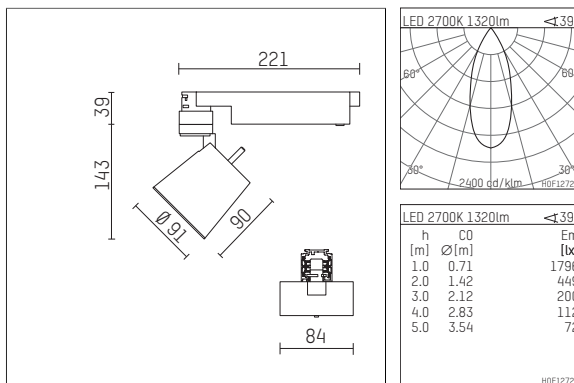

## 112 272 02 906 D | silver

gin.o 2

spotlight

LED COB | 18 W 2700 K

- spotlight gin.o 2
- with 3 circuit DALI adapter
- for Hoffmeister control.x tracks
- circuit selection is possible while adapter is inserted into the track
- passive thermo management
- with LED COB 2000 lm
- colour temperature: 2700 K
- colour rendering index: CRI >90
- L90 / B10 (50.000h)
- SDCM < 2
- net luminous flux: 1320 lm
- total load: 18 W
- luminous efficacy: 73,3 lm/W
- rotationsymmetrical light distribution, flood
- reflector of aluminium, silver anodised
- LED power unit integrated in adapter, electronic (DALI), 220-240 V, 0/50/60 Hz
- amplitude dimming
- dimming range: 100-1 %
- housing of die cast aluminium
- adapter of fibreglass reinforced thermoplastic
- color-, protection- and conversion-filters are available as accessory
- length: 221 mm, width: 84 mm, height: 182 mm
- rotatable 360°, 90° tiltable
- weight: 1,09 kg
- protection rating: IP20
- protection class I
- 5 years Hoffmeister warranty
- Made in Germany
- maximum ambient temperature: 45 ° C
- certificates: manufactured according to DIN VDE 0711 / EN 60598, CE
- colour: silver
- 112 272 02 906 D

## Optional accessories

description accessory general	dimensions in mm	item number	pic.-No.
antiglare flaps for spotlights gin.a, gin.o and lo.nely size 2		103438	01
changable reflector medium for gin.o 2		112 271 00 000	02
changable reflector spot for gin.o 2		112 270 00 000	02
connection ring suitable for attachment of accessories for spotlights gin.a, gin.o and lo.nely size 2		103445	03
tube screen suitable for attachment of accessories for spotlights gin.a, gin.o and lo.nely size 2		103442	04
connection tube with cross louver suitable for attachment of accessories for spotlights gin.a, gin.o and lo.nely size 2		103439	05
visor suitable for attachment of accessories for spotlights gin.a, gin.o and lo.nely size 2		104748	06