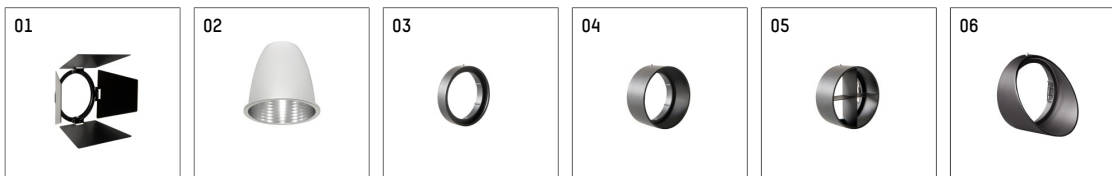

112 272 02 906 D
accessory

Optional accessories

description accessory general	dimensions in mm	item number	pic.-No.
antiglare flaps for spotlights gin.a, gin.o and lo.nely size 2		103438	01
changable reflector medium for gin.o 2		112 271 00 000	02
changable reflector spot for gin.o 2		112 270 00 000	02
connection ring suitable for attachment of accessories for spotlights gin.a, gin.o and lo.nely size 2		103445	03
tube screen suitable for attachment of accessories for spotlights gin.a, gin.o and lo.nely size 2		103442	04
connection tube with cross louver suitable for attachment of accessories for spotlights gin.a, gin.o and lo.nely size 2		103439	05
visor suitable for attachment of accessories for spotlights gin.a, gin.o and lo.nely size 2		104748	06

Additional optional accessory components

description accessory general	dimensions in mm	item number	pic.-No.
soft.shape lens for spotlights gin.a, gin.o and lo.nely size 2	∅: 74	104228	01
soft.spot lens for spotlights gin.a, gin.o and lo.nely size 2	∅: 74	103461	01
sculpture lens for spotlights gin.a, gin.o and lo.nely size 2	∅: 74	103460	02
prismatic glass for spotlights gin.a, gin.o and lo.nely size 2	∅: 74	104915	03
honeycomb louver for spotlights gin.a, gin.o and lo.nely size 2		103448	04
Dichroitic conversion filter daylight filter, conversion from 3000K to 5000K for spotlights gin.a, gin.o and lo.nely size 2	∅: 74	103459	05
Dichroitic conversion filter neutral filter, conversion from 3000K to 4000K for spotlights gin.a, gin.o and lo.nely size 2	∅: 74	103458	06
Dichroitic conversion filter warm tone filter, conversion from 3000K to 2400K for spotlights gin.a, gin.o and lo.nely size 2	∅: 74	103457	07