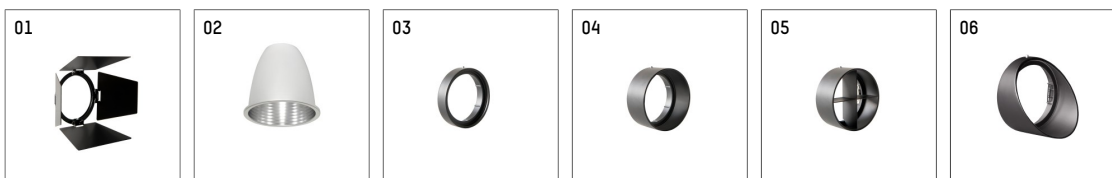

112 272 02 910 D
accessory

Optional accessories

description accessory general	dimensions in mm	item number	pic.-No.
antiglare flaps for spotlights gin.a, gin.o and lo.nely size 2		103438	01
changable reflector medium for gin.o 2		112 271 00 000	02
changable reflector spot for gin.o 2		112 270 00 000	02
connection ring suitable for attachment of accessories for spotlights gin.a, gin.o and lo.nely size 2		103446	03
tube screen suitable for attachment of accessories for spotlights gin.a, gin.o and lo.nely size 2		103443	04
connection tube with cross louver suitable for attachment of accessories for spotlights gin.a, gin.o and lo.nely size 2		103440	05
visor suitable for attachment of accessories for spotlights gin.a, gin.o and lo.nely size 2		104749	06

Additional optional accessory components

description accessory general	dimensions in mm	item number	pic.-No.
soft.shape lens for spotlights gin.a, gin.o and lo.nely size 2	∅: 74	104228	01
soft.spot lens for spotlights gin.a, gin.o and lo.nely size 2	∅: 74	103461	01
sculpture lens for spotlights gin.a, gin.o and lo.nely size 2	∅: 74	103460	02
prismatic glass for spotlights gin.a, gin.o and lo.nely size 2	∅: 74	104915	03
honeycomb louver for spotlights gin.a, gin.o and lo.nely size 2		103448	04
Dichroitic conversion filter daylight filter, conversion from 3000K to 5000K for spotlights gin.a, gin.o and lo.nely size 2	∅: 74	103459	05
Dichroitic conversion filter neutral filter, conversion from 3000K to 4000K for spotlights gin.a, gin.o and lo.nely size 2	∅: 74	103458	06
Dichroitic conversion filter warm tone filter, conversion from 3000K to 2400K for spotlights gin.a, gin.o and lo.nely size 2	∅: 74	103457	07