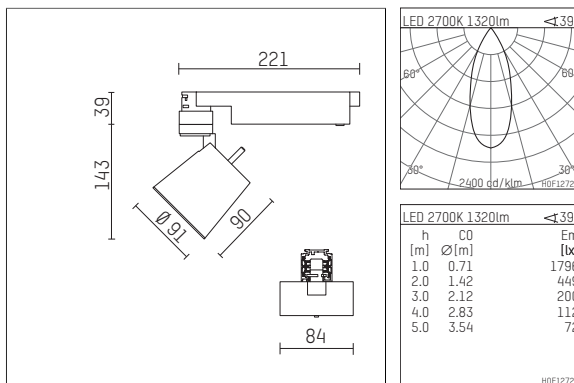

112 272 02 910 D | white

gin.o 2

spotlight

LED COB | 18 W 2700 K

- spotlight gin.o 2
- with 3 circuit DALI adapter
- for Hoffmeister control.x tracks
- circuit selection is possible while adapter is inserted into the track
- passive thermo management
- with LED COB 2000 lm
- colour temperature: 2700 K
- colour rendering index: CRI >90
- L90 / B10 (50.000h)
- SDCM < 2
- net luminous flux: 1320 lm
- total load: 18 W
- luminous efficacy: 73,3 lm/W
- rotationsymmetrical light distribution, flood
- reflector of aluminium, silver anodised
- LED power unit integrated in adapter, electronic (DALI), 220-240 V, 0/50/60 Hz
- amplitude dimming
- dimming range: 100-1 %
- housing of die cast aluminium
- adapter of fibreglass reinforced thermoplastic
- color-, protection- and conversion-filters are available as accessory
- length: 221 mm, width: 84 mm, height: 182 mm
- rotatable 360°, 90° tiltable
- weight: 1,09 kg
- protection rating: IP20
- protection class I
- 5 years Hoffmeister warranty
- Made in Germany
- maximum ambient temperature: 45 ° C
- certificates: manufactured according to DIN VDE 0711 / EN 60598, CE
- colour: white (RAL9016)
- 112 272 02 910 D