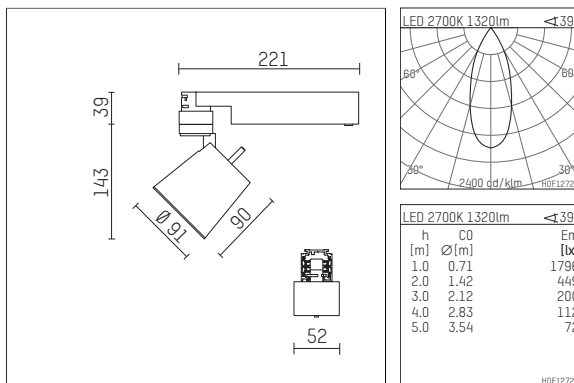

112 272 02 910 | white

gin.o 2

spotlight

LED COB | 18 W 2700 K

- spotlight gin.o 2
- with 3 circuit universal adapter
- for Hoffmeister control.x tracks
- circuit selection is possible while adapter is inserted into the track
- passive thermo management
- with LED COB 2000 lm
- colour temperature: 2700 K
- colour rendering index: CRI >90
- L90 / B10 (50.000h)
- SDCM < 2
- net luminous flux: 1320 lm
- total load: 18 W
- luminous efficacy: 73,3 lm/W
- rotationsymmetrical light distribution, flood
- reflector of aluminium, silver anodised
- LED power unit integrated in adapter, electronic, 220-240 V, 0/50/60 Hz
- housing of die cast aluminium
- adapter of fibreglass reinforced thermoplastic
- color-, protection- and conversion-filters are available as accessory
- length: 221 mm, width: 52 mm, height: 182 mm
- rotatable 360°, 90° tiltable
- weight: 0,65 kg
- protection rating: IP20
- protection class I
- 5 years Hoffmeister warranty
- Made in Germany
- maximum ambient temperature: 45 °C
- certificates: manufactured according to DIN VDE 0711 / EN 60598, CE
- colour: white (RAL9016)
- 112 272 02 910

- Overview of accessories on the following page / s

112 272 02 910
accessory

Optional accessories

description accessory general	dimensions in mm	item number	pic.-No.
antiglare flaps for spotlights gin.a, gin.o and lo.nely size 2		103438	01
changable reflector medium for gin.o 2		112 271 00 000	02
changable reflector spot for gin.o 2		112 270 00 000	02
connection ring suitable for attachment of accessories for spotlights gin.a, gin.o and lo.nely size 2		103446	03
tube screen suitable for attachment of accessories for spotlights gin.a, gin.o and lo.nely size 2		103443	04
connection tube with cross louver suitable for attachment of accessories for spotlights gin.a, gin.o and lo.nely size 2		103440	05
visor suitable for attachment of accessories for spotlights gin.a, gin.o and lo.nely size 2		104749	06