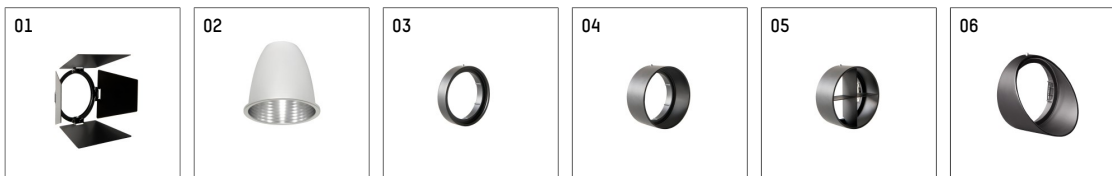

112 272 02 910
accessory

Optional accessories

description accessory general	dimensions in mm	item number	pic.-No.
antiglare flaps for spotlights gin.a, gin.o and lo.nely size 2		103438	01
changable reflector medium for gin.o 2		112 271 00 000	02
changable reflector spot for gin.o 2		112 270 00 000	02
connection ring suitable for attachment of accessories for spotlights gin.a, gin.o and lo.nely size 2		103446	03
tube screen suitable for attachment of accessories for spotlights gin.a, gin.o and lo.nely size 2		103443	04
connection tube with cross louver suitable for attachment of accessories for spotlights gin.a, gin.o and lo.nely size 2		103440	05
visor suitable for attachment of accessories for spotlights gin.a, gin.o and lo.nely size 2		104749	06

Additional optional accessory components

description accessory general	dimensions in mm	item number	pic.-No.
soft.shape lens for spotlights gin.a, gin.o and lo.nely size 2	∅: 74	104228	01
soft.spot lens for spotlights gin.a, gin.o and lo.nely size 2	∅: 74	103461	01
sculpture lens for spotlights gin.a, gin.o and lo.nely size 2	∅: 74	103460	02
prismatic glass for spotlights gin.a, gin.o and lo.nely size 2	∅: 74	104915	03
honeycomb louver for spotlights gin.a, gin.o and lo.nely size 2		103448	04
Dichroitic conversion filter daylight filter, conversion from 3000K to 5000K for spotlights gin.a, gin.o and lo.nely size 2	∅: 74	103459	05
Dichroitic conversion filter neutral filter, conversion from 3000K to 4000K for spotlights gin.a, gin.o and lo.nely size 2	∅: 74	103458	06
Dichroitic conversion filter warm tone filter, conversion from 3000K to 2400K for spotlights gin.a, gin.o and lo.nely size 2	∅: 74	103457	07