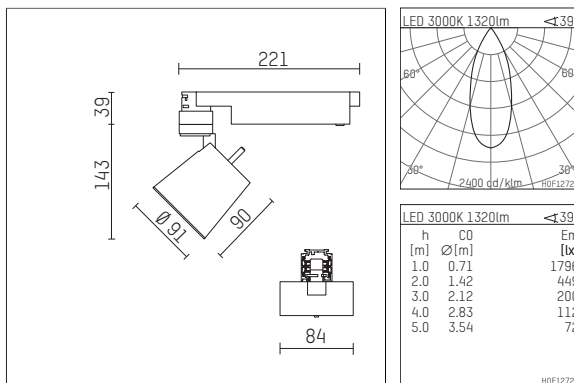

112 272 03 721 D | black

gin.o 2
spotlight
LED COB | 14 W 3000 K

- spotlight gin.o 2
- with 3 circuit DALI adapter
- for Hoffmeister control.x tracks
- circuit selection is possible while adapter is inserted into the track
- passive thermo management
- with LED COB 2000 lm
- colour temperature: 3000 K
- colour rendering index: CRI >90
- L90 / B10 (50.000h)
- SDCM < 2
- net luminous flux: 1320 lm
- total load: 14 W
- luminous efficacy: 94,3 lm/W
- rotationsymmetrical light distribution, flood
- reflector of aluminium, silver anodised
- LED power unit integrated in adapter, electronic (DALI), 220-240 V, 0/50/60 Hz
- amplitude dimming
- dimming range: 100-1 %
- housing of die cast aluminium
- adapter of fibreglass reinforced thermoplastic
- color-, protection- and conversion-filters are available as accessory
- length: 221 mm, width: 84 mm, height: 182 mm
- rotatable 360°, 90° tiltable
- weight: 1,09 kg
- protection rating: IP20
- protection class I
- 5 years Hoffmeister warranty
- Made in Germany
- maximum ambient temperature: 45 ° C
- certificates: manufactured according to DIN VDE 0711 / EN 60598, CE
- colour: black
- 112 272 03 721 D