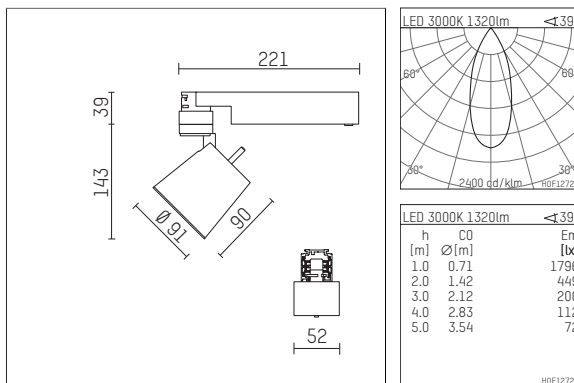

**112 272 03 721 | black**

gin.o 2

spotlight

LED COB | 14 W 3000 K

- spotlight gin.o 2
- with 3 circuit universal adapter
- for Hoffmeister control.x tracks
- circuit selection is possible while adapter is inserted into the track
- passive thermo management
- with LED COB 2000 lm
- colour temperature: 3000 K
- colour rendering index: CRI >90
- L90 / B10 (50.000h)
- SDCM < 2
- net luminous flux: 1320 lm
- total load: 14 W
- luminous efficacy: 94,3 lm/W
- rotationsymmetrical light distribution, flood
- reflector of aluminium, silver anodised
- LED power unit integrated in adapter, electronic, 220-240 V, 0/50/60 Hz
- housing of die cast aluminium
- adapter of fibreglass reinforced thermoplastic
- color-, protection- and conversion-filters are available as accessory
- length: 221 mm, width: 52 mm, height: 182 mm
- rotatable 360°, 90° tiltable
- weight: 0,65 kg
- protection rating: IP20
- protection class I
- 5 years Hoffmeister warranty
- Made in Germany
- maximum ambient temperature: 45 °C
- certificates: manufactured according to DIN VDE 0711 / EN 60598, CE
- colour: black
- 112 272 03 721

## Optional accessories

description accessory general	dimensions in mm	item number	pic.-No.
antiglare flaps for spotlights gin.a, gin.o and lo.nely size 2		103438	01
changable reflector medium for gin.o 2		112 271 00 000	02
changable reflector spot for gin.o 2		112 270 00 000	02
connection ring suitable for attachment of accessories for spotlights gin.a, gin.o and lo.nely size 2		103447	03
tube screen suitable for attachment of accessories for spotlights gin.a, gin.o and lo.nely size 2		103444	04
connection tube with cross louver suitable for attachment of accessories for spotlights gin.a, gin.o and lo.nely size 2		103441	05
visor suitable for attachment of accessories for spotlights gin.a, gin.o and lo.nely size 2		104750	06