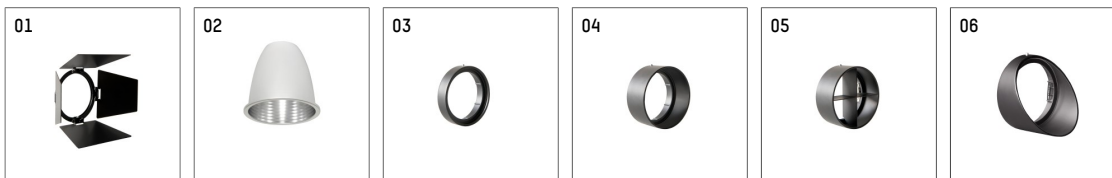

112 272 03 721
accessory

Optional accessories

description accessory general	dimensions in mm	item number	pic.-No.
antiglare flaps for spotlights gin.a, gin.o and lo.nely size 2		103438	01
changable reflector medium for gin.o 2		112 271 00 000	02
changable reflector spot for gin.o 2		112 270 00 000	02
connection ring suitable for attachment of accessories for spotlights gin.a, gin.o and lo.nely size 2		103447	03
tube screen suitable for attachment of accessories for spotlights gin.a, gin.o and lo.nely size 2		103444	04
connection tube with cross louver suitable for attachment of accessories for spotlights gin.a, gin.o and lo.nely size 2		103441	05
visor suitable for attachment of accessories for spotlights gin.a, gin.o and lo.nely size 2		104750	06

Additional optional accessory components

description accessory general	dimensions in mm	item number	pic.-No.
soft.shape lens for spotlights gin.a, gin.o and lo.nely size 2	∅: 74	104228	01
soft.spot lens for spotlights gin.a, gin.o and lo.nely size 2	∅: 74	103461	01
sculpture lens for spotlights gin.a, gin.o and lo.nely size 2	∅: 74	103460	02
prismatic glass for spotlights gin.a, gin.o and lo.nely size 2	∅: 74	104915	03
honeycomb louver for spotlights gin.a, gin.o and lo.nely size 2		103448	04
Dichroitic conversion filter daylight filter, conversion from 3000K to 5000K for spotlights gin.a, gin.o and lo.nely size 2	∅: 74	103459	05
Dichroitic conversion filter neutral filter, conversion from 3000K to 4000K for spotlights gin.a, gin.o and lo.nely size 2	∅: 74	103458	06
Dichroitic conversion filter warm tone filter, conversion from 3000K to 2400K for spotlights gin.a, gin.o and lo.nely size 2	∅: 74	103457	07