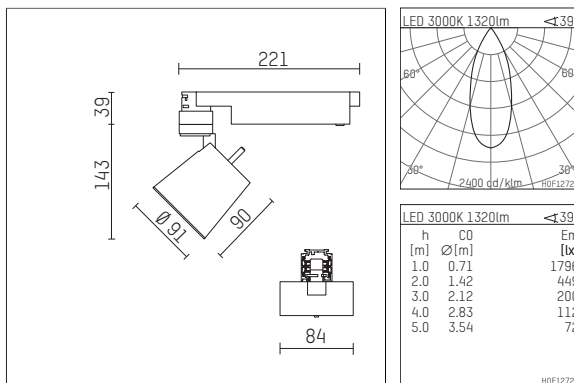

## 112 272 03 906 D | silver

gin.o 2  
spotlight  
LED COB | 14 W 3000 K

- spotlight gin.o 2
- with 3 circuit DALI adapter
- for Hoffmeister control.x tracks
- circuit selection is possible while adapter is inserted into the track
- passive thermo management
- with LED COB 2000 lm
- colour temperature: 3000 K
- colour rendering index: CRI >90
- L90 / B10 (50.000h)
- SDCM < 2
- net luminous flux: 1320 lm
- total load: 14 W
- luminous efficacy: 94,3 lm/W
- rotationsymmetrical light distribution, flood
- reflector of aluminium, silver anodised
- LED power unit integrated in adapter, electronic (DALI), 220-240 V, 0/50/60 Hz
- amplitude dimming
- dimming range: 100-1 %
- housing of die cast aluminium
- adapter of fibreglass reinforced thermoplastic
- color-, protection- and conversion-filters are available as accessory
- length: 221 mm, width: 84 mm, height: 182 mm
- rotatable 360°, 90° tiltable
- weight: 1,09 kg
- protection rating: IP20
- protection class I
- 5 years Hoffmeister warranty
- Made in Germany
- maximum ambient temperature: 45 ° C
- certificates: manufactured according to DIN VDE 0711 / EN 60598, CE
- colour: silver
- 112 272 03 906 D

## Optional accessories

description accessory general	dimensions in mm	item number	pic.-No.
antiglare flaps for spotlights gin.a, gin.o and lo.nely size 2		103438	01
changable reflector medium for gin.o 2		112 271 00 000	02
changable reflector spot for gin.o 2		112 270 00 000	02
connection ring suitable for attachment of accessories for spotlights gin.a, gin.o and lo.nely size 2		103445	03
tube screen suitable for attachment of accessories for spotlights gin.a, gin.o and lo.nely size 2		103442	04
connection tube with cross louver suitable for attachment of accessories for spotlights gin.a, gin.o and lo.nely size 2		103439	05
visor suitable for attachment of accessories for spotlights gin.a, gin.o and lo.nely size 2		104748	06