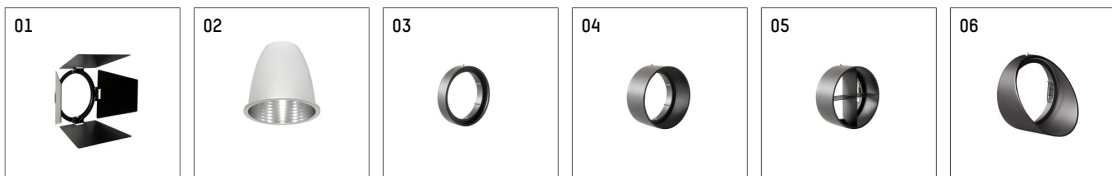

112 272 03 906

accessory

Optional accessories

description accessory general	dimensions in mm	item number	pic.-No.
antiglare flaps for spotlights gin.a, gin.o and lo.nely size 2		103438	01
changable reflector medium for gin.o 2		112 271 00 000	02
changable reflector spot for gin.o 2		112 270 00 000	02
connection ring suitable for attachment of accessories for spotlights gin.a, gin.o and lo.nely size 2		103445	03
tube screen suitable for attachment of accessories for spotlights gin.a, gin.o and lo.nely size 2		103442	04
connection tube with cross louver suitable for attachment of accessories for spotlights gin.a, gin.o and lo.nely size 2		103439	05
visor suitable for attachment of accessories for spotlights gin.a, gin.o and lo.nely size 2		104748	06

Additional optional accessory components

description accessory general	dimensions in mm	item number	pic.-No.
soft.shape lens for spotlights gin.a, gin.o and lo.nely size 2	∅: 74	104228	01
soft.spot lens for spotlights gin.a, gin.o and lo.nely size 2	∅: 74	103461	01
sculpture lens for spotlights gin.a, gin.o and lo.nely size 2	∅: 74	103460	02
prismatic glass for spotlights gin.a, gin.o and lo.nely size 2	∅: 74	104915	03
honeycomb louver for spotlights gin.a, gin.o and lo.nely size 2		103448	04
Dichroitic conversion filter daylight filter, conversion from 3000K to 5000K for spotlights gin.a, gin.o and lo.nely size 2	∅: 74	103459	05
Dichroitic conversion filter neutral filter, conversion from 3000K to 4000K for spotlights gin.a, gin.o and lo.nely size 2	∅: 74	103458	06
Dichroitic conversion filter warm tone filter, conversion from 3000K to 2400K for spotlights gin.a, gin.o and lo.nely size 2	∅: 74	103457	07