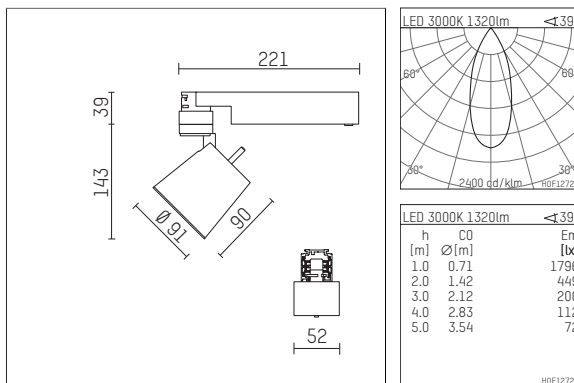

112 272 03 906 | silver

gin.o 2

spotlight

LED COB | 14 W 3000 K

- spotlight gin.o 2
- with 3 circuit universal adapter
- for Hoffmeister control.x tracks
- circuit selection is possible while adapter is inserted into the track
- passive thermo management
- with LED COB 2000 lm
- colour temperature: 3000 K
- colour rendering index: CRI >90
- L90 / B10 (50.000h)
- SDCM < 2
- net luminous flux: 1320 lm
- total load: 14 W
- luminous efficacy: 94,3 lm/W
- rotationsymmetrical light distribution, flood
- reflector of aluminium, silver anodised
- LED power unit integrated in adapter, electronic, 220-240 V, 0/50/60 Hz
- housing of die cast aluminium
- adapter of fibreglass reinforced thermoplastic
- color-, protection- and conversion-filters are available as accessory
- length: 221 mm, width: 52 mm, height: 182 mm
- rotatable 360°, 90° tiltable
- weight: 0,65 kg
- protection rating: IP20
- protection class I
- 5 years Hoffmeister warranty
- Made in Germany
- maximum ambient temperature: 45 °C
- certificates: manufactured according to DIN VDE 0711 / EN 60598, CE
- colour: silver
- 112 272 03 906

- Overview of accessories on the following page / s

112 272 03 906

accessory

Optional accessories

description accessory general	dimensions in mm	item number	pic.-No.
antiglare flaps for spotlights gin.a, gin.o and lo.nely size 2		103438	01
changable reflector medium for gin.o 2		112 271 00 000	02
changable reflector spot for gin.o 2		112 270 00 000	02
connection ring suitable for attachment of accessories for spotlights gin.a, gin.o and lo.nely size 2		103445	03
tube screen suitable for attachment of accessories for spotlights gin.a, gin.o and lo.nely size 2		103442	04
connection tube with cross louver suitable for attachment of accessories for spotlights gin.a, gin.o and lo.nely size 2		103439	05
visor suitable for attachment of accessories for spotlights gin.a, gin.o and lo.nely size 2		104748	06