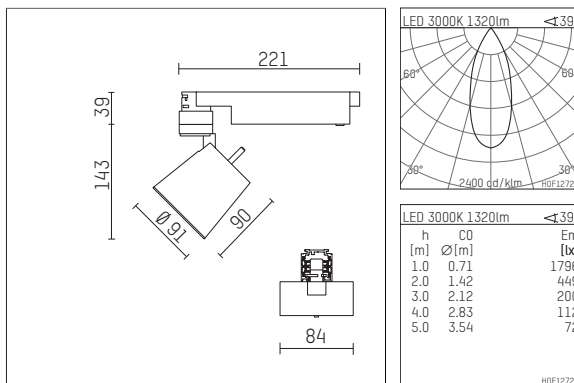

112 272 03 910 D | white

gin.o 2
spotlight
LED COB | 14 W 3000 K

- spotlight gin.o 2
- with 3 circuit DALI adapter
- for Hoffmeister control.x tracks
- circuit selection is possible while adapter is inserted into the track
- passive thermo management
- with LED COB 2000 lm
- colour temperature: 3000 K
- colour rendering index: CRI >90
- L90 / B10 (50.000h)
- SDCM < 2
- net luminous flux: 1320 lm
- total load: 14 W
- luminous efficacy: 94,3 lm/W
- rotationsymmetrical light distribution, flood
- reflector of aluminium, silver anodised
- LED power unit integrated in adapter, electronic (DALI), 220-240 V, 0/50/60 Hz
- amplitude dimming
- dimming range: 100-1 %
- housing of die cast aluminium
- adapter of fibreglass reinforced thermoplastic
- color-, protection- and conversion-filters are available as accessory
- length: 221 mm, width: 84 mm, height: 182 mm
- rotatable 360°, 90° tiltable
- weight: 1,09 kg
- protection rating: IP20
- protection class I
- 5 years Hoffmeister warranty
- Made in Germany
- maximum ambient temperature: 45 ° C
- certificates: manufactured according to DIN VDE 0711 / EN 60598, CE
- colour: white (RAL9016)
- 112 272 03 910 D