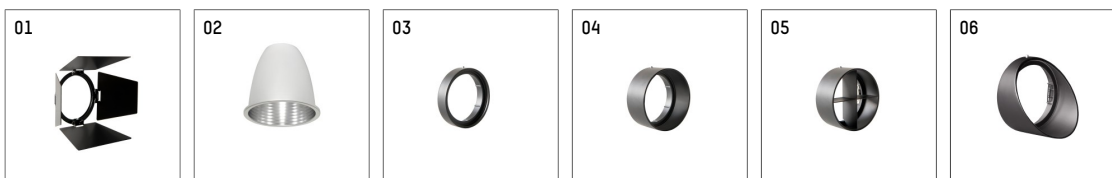

112 272 03 910 D
accessory

Optional accessories

description accessory general	dimensions in mm	item number	pic.-No.
antiglare flaps for spotlights gin.a, gin.o and lo.nely size 2		103438	01
changable reflector medium for gin.o 2		112 271 00 000	02
changable reflector spot for gin.o 2		112 270 00 000	02
connection ring suitable for attachment of accessories for spotlights gin.a, gin.o and lo.nely size 2		103446	03
tube screen suitable for attachment of accessories for spotlights gin.a, gin.o and lo.nely size 2		103443	04
connection tube with cross louver suitable for attachment of accessories for spotlights gin.a, gin.o and lo.nely size 2		103440	05
visor suitable for attachment of accessories for spotlights gin.a, gin.o and lo.nely size 2		104749	06

Additional optional accessory components

description accessory general	dimensions in mm	item number	pic.-No.
soft.shape lens for spotlights gin.a, gin.o and lo.nely size 2	∅: 74	104228	01
soft.spot lens for spotlights gin.a, gin.o and lo.nely size 2	∅: 74	103461	01
sculpture lens for spotlights gin.a, gin.o and lo.nely size 2	∅: 74	103460	02
prismatic glass for spotlights gin.a, gin.o and lo.nely size 2	∅: 74	104915	03
honeycomb louver for spotlights gin.a, gin.o and lo.nely size 2		103448	04
Dichroitic conversion filter daylight filter, conversion from 3000K to 5000K for spotlights gin.a, gin.o and lo.nely size 2	∅: 74	103459	05
Dichroitic conversion filter neutral filter, conversion from 3000K to 4000K for spotlights gin.a, gin.o and lo.nely size 2	∅: 74	103458	06
Dichroitic conversion filter warm tone filter, conversion from 3000K to 2400K for spotlights gin.a, gin.o and lo.nely size 2	∅: 74	103457	07