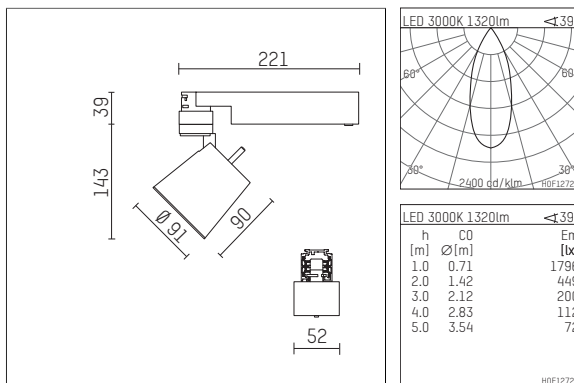

**112 272 03 910 | white**

gin.o 2

spotlight

LED COB | 14 W 3000 K

- spotlight gin.o 2
- with 3 circuit universal adapter
- for Hoffmeister control.x tracks
- circuit selection is possible while adapter is inserted into the track
- passive thermo management
- with LED COB 2000 lm
- colour temperature: 3000 K
- colour rendering index: CRI >90
- L90 / B10 (50.000h)
- SDCM < 2
- net luminous flux: 1320 lm
- total load: 14 W
- luminous efficacy: 94,3 lm/W
- rotationsymmetrical light distribution, flood
- reflector of aluminium, silver anodised
- LED power unit integrated in adapter, electronic, 220-240 V, 0/50/60 Hz
- housing of die cast aluminium
- adapter of fibreglass reinforced thermoplastic
- color-, protection- and conversion-filters are available as accessory
- length: 221 mm, width: 52 mm, height: 182 mm
- rotatable 360°, 90° tiltable
- weight: 0,65 kg
- protection rating: IP20
- protection class I
- 5 years Hoffmeister warranty
- Made in Germany
- maximum ambient temperature: 45 °C
- certificates: manufactured according to DIN VDE 0711 / EN 60598, CE
- colour: white (RAL9016)
- 112 272 03 910

## Optional accessories

description accessory general	dimensions in mm	item number	pic.-No.
antiglare flaps for spotlights gin.a, gin.o and lo.nely size 2		103438	01
changable reflector medium for gin.o 2		112 271 00 000	02
changable reflector spot for gin.o 2		112 270 00 000	02
connection ring suitable for attachment of accessories for spotlights gin.a, gin.o and lo.nely size 2		103446	03
tube screen suitable for attachment of accessories for spotlights gin.a, gin.o and lo.nely size 2		103443	04
connection tube with cross louver suitable for attachment of accessories for spotlights gin.a, gin.o and lo.nely size 2		103440	05
visor suitable for attachment of accessories for spotlights gin.a, gin.o and lo.nely size 2		104749	06