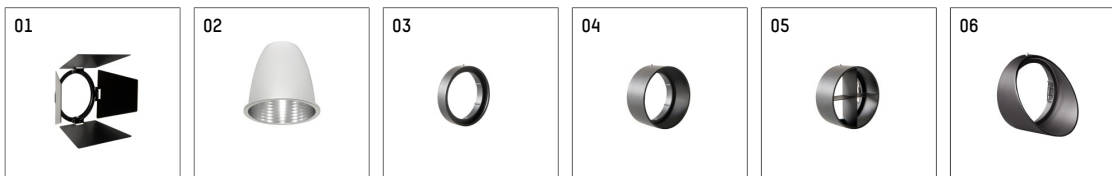

112 272 03 910
accessory

Optional accessories

description accessory general	dimensions in mm	item number	pic.-No.
antiglare flaps for spotlights gin.a, gin.o and lo.nely size 2		103438	01
changable reflector medium for gin.o 2		112 271 00 000	02
changable reflector spot for gin.o 2		112 270 00 000	02
connection ring suitable for attachment of accessories for spotlights gin.a, gin.o and lo.nely size 2		103446	03
tube screen suitable for attachment of accessories for spotlights gin.a, gin.o and lo.nely size 2		103443	04
connection tube with cross louver suitable for attachment of accessories for spotlights gin.a, gin.o and lo.nely size 2		103440	05
visor suitable for attachment of accessories for spotlights gin.a, gin.o and lo.nely size 2		104749	06

Additional optional accessory components

description accessory general	dimensions in mm	item number	pic.-No.
soft.shape lens for spotlights gin.a, gin.o and lo.nely size 2	∅: 74	104228	01
soft.spot lens for spotlights gin.a, gin.o and lo.nely size 2	∅: 74	103461	01
sculpture lens for spotlights gin.a, gin.o and lo.nely size 2	∅: 74	103460	02
prismatic glass for spotlights gin.a, gin.o and lo.nely size 2	∅: 74	104915	03
honeycomb louver for spotlights gin.a, gin.o and lo.nely size 2		103448	04
Dichroitic conversion filter daylight filter, conversion from 3000K to 5000K for spotlights gin.a, gin.o and lo.nely size 2	∅: 74	103459	05
Dichroitic conversion filter neutral filter, conversion from 3000K to 4000K for spotlights gin.a, gin.o and lo.nely size 2	∅: 74	103458	06
Dichroitic conversion filter warm tone filter, conversion from 3000K to 2400K for spotlights gin.a, gin.o and lo.nely size 2	∅: 74	103457	07