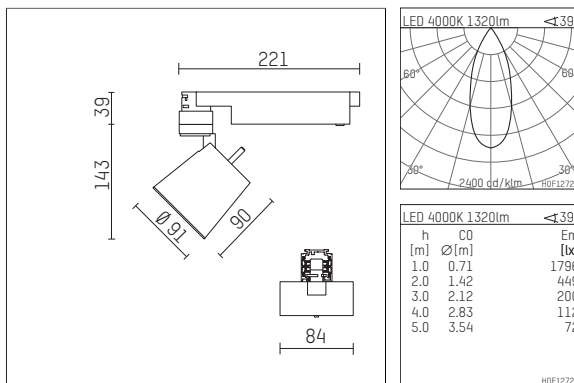

112 272 04 721 D | black

gin.o 2
spotlight
LED COB | 14 W 4000 K

- spotlight gin.o 2
- with 3 circuit DALI adapter
- for Hoffmeister control.x tracks
- circuit selection is possible while adapter is inserted into the track
- passive thermo management
- with LED COB 2000 lm
- colour temperature: 4000 K
- colour rendering index: CRI >90
- L90 / B10 (50.000h)
- SDCM < 2
- net luminous flux: 1320 lm
- total load: 14 W
- luminous efficacy: 94,3 lm/W
- rotationsymmetrical light distribution, flood
- reflector of aluminium, silver anodised
- LED power unit integrated in adapter, electronic (DALI), 220-240 V, 0/50/60 Hz
- amplitude dimming
- dimming range: 100-1 %
- housing of die cast aluminium
- adapter of fibreglass reinforced thermoplastic
- color-, protection- and conversion-filters are available as accessory
- length: 221 mm, width: 84 mm, height: 182 mm
- rotatable 360°, 90° tiltable
- weight: 1,09 kg
- protection rating: IP20
- protection class I
- 5 years Hoffmeister warranty
- Made in Germany
- maximum ambient temperature: 45 °C
- certificates: manufactured according to DIN VDE 0711 / EN 60598, CE
- colour: black
- 112 272 04 721 D