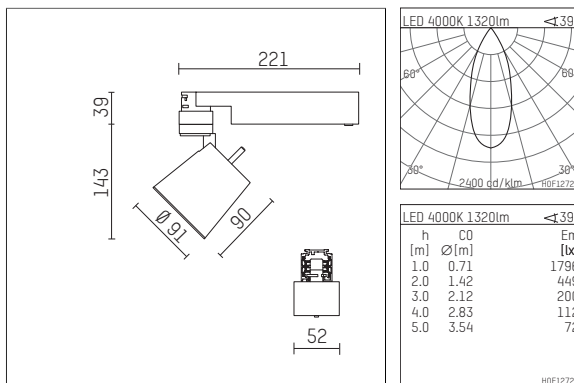

112 272 04 721 | black

gin.o 2

spotlight

LED COB | 14 W 4000 K

- spotlight gin.o 2
- with 3 circuit universal adapter
- for Hoffmeister control.x tracks
- circuit selection is possible while adapter is inserted into the track
- passive thermo management
- with LED COB 2000 lm
- colour temperature: 4000 K
- colour rendering index: CRI >90
- L90 / B10 (50.000h)
- SDCM < 2
- net luminous flux: 1320 lm
- total load: 14 W
- luminous efficacy: 94,3 lm/W
- rotationsymmetrical light distribution, flood
- reflector of aluminium, silver anodised
- LED power unit integrated in adapter, electronic, 220-240 V, 0/50/60 Hz
- housing of die cast aluminium
- adapter of fibreglass reinforced thermoplastic
- color-, protection- and conversion-filters are available as accessory
- length: 221 mm, width: 52 mm, height: 182 mm
- rotatable 360°, 90° tiltable
- weight: 0,65 kg
- protection rating: IP20
- protection class I
- 5 years Hoffmeister warranty
- Made in Germany
- maximum ambient temperature: 45 °C
- certificates: manufactured according to DIN VDE 0711 / EN 60598, CE
- colour: black
- 112 272 04 721

- Overview of accessories on the following page / s

112 272 04 721
accessory

Optional accessories

description accessory general	dimensions in mm	item number	pic.-No.
antiglare flaps for spotlights gin.a, gin.o and lo.nely size 2		103438	01
changable reflector medium for gin.o 2		112 271 00 000	02
changable reflector spot for gin.o 2		112 270 00 000	02
connection ring suitable for attachment of accessories for spotlights gin.a, gin.o and lo.nely size 2		103447	03
tube screen suitable for attachment of accessories for spotlights gin.a, gin.o and lo.nely size 2		103444	04
connection tube with cross louver suitable for attachment of accessories for spotlights gin.a, gin.o and lo.nely size 2		103441	05
visor suitable for attachment of accessories for spotlights gin.a, gin.o and lo.nely size 2		104750	06