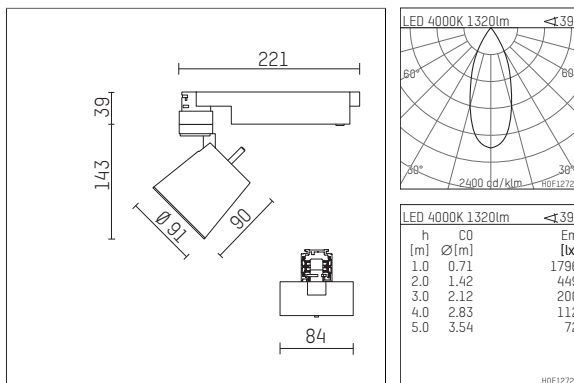

112 272 04 906 D | silver

gin.o 2

spotlight

LED COB | 14 W 4000 K

- spotlight gin.o 2
- with 3 circuit DALI adapter
- for Hoffmeister control.x tracks
- circuit selection is possible while adapter is inserted into the track
- passive thermo management
- with LED COB 2000 lm
- colour temperature: 4000 K
- colour rendering index: CRI >90
- L90 / B10 (50.000h)
- SDCM < 2
- net luminous flux: 1320 lm
- total load: 14 W
- luminous efficacy: 94,3 lm/W
- rotationsymmetrical light distribution, flood
- reflector of aluminium, silver anodised
- LED power unit integrated in adapter, electronic (DALI), 220-240 V, 0/50/60 Hz
- amplitude dimming
- dimming range: 100-1 %
- housing of die cast aluminium
- adapter of fibreglass reinforced thermoplastic
- color-, protection- and conversion-filters are available as accessory
- length: 221 mm, width: 84 mm, height: 182 mm
- rotatable 360°, 90° tiltable
- weight: 1,09 kg
- protection rating: IP20
- protection class I
- 5 years Hoffmeister warranty
- Made in Germany
- maximum ambient temperature: 45 ° C
- certificates: manufactured according to DIN VDE 0711 / EN 60598, CE
- colour: silver
- 112 272 04 906 D

- Overview of accessories on the following page / s

112 272 04 906 D
accessory

Optional accessories

description accessory general	dimensions in mm	item number	pic.-No.
antiglare flaps for spotlights gin.a, gin.o and lo.nely size 2		103438	01
changable reflector medium for gin.o 2		112 271 00 000	02
changable reflector spot for gin.o 2		112 270 00 000	02
connection ring suitable for attachment of accessories for spotlights gin.a, gin.o and lo.nely size 2		103445	03
tube screen suitable for attachment of accessories for spotlights gin.a, gin.o and lo.nely size 2		103442	04
connection tube with cross louver suitable for attachment of accessories for spotlights gin.a, gin.o and lo.nely size 2		103439	05
visor suitable for attachment of accessories for spotlights gin.a, gin.o and lo.nely size 2		104748	06