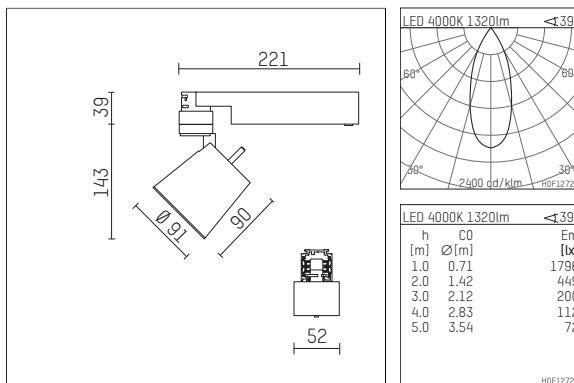

112 272 04 906 | silver

gin.o 2

spotlight

LED COB | 14 W 4000 K

- spotlight gin.o 2
- with 3 circuit universal adapter
- for Hoffmeister control.x tracks
- circuit selection is possible while adapter is inserted into the track
- passive thermo management
- with LED COB 2000 lm
- colour temperature: 4000 K
- colour rendering index: CRI >90
- L90 / B10 (50.000h)
- SDCM < 2
- net luminous flux: 1320 lm
- total load: 14 W
- luminous efficacy: 94,3 lm/W
- rotationsymmetrical light distribution, flood
- reflector of aluminium, silver anodised
- LED power unit integrated in adapter, electronic, 220-240 V, 0/50/60 Hz
- housing of die cast aluminium
- adapter of fibreglass reinforced thermoplastic
- color-, protection- and conversion-filters are available as accessory
- length: 221 mm, width: 52 mm, height: 182 mm
- rotatable 360°, 90° tiltable
- weight: 0,65 kg
- protection rating: IP20
- protection class I
- 5 years Hoffmeister warranty
- Made in Germany
- maximum ambient temperature: 45 °C
- certificates: manufactured according to DIN VDE 0711 / EN 60598, CE
- colour: silver
- 112 272 04 906

- Overview of accessories on the following page / s

112 272 04 906

accessory

Optional accessories

description accessory general	dimensions in mm	item number	pic.-No.
antiglare flaps for spotlights gin.a, gin.o and lo.nely size 2		103438	01
changable reflector medium for gin.o 2		112 271 00 000	02
changable reflector spot for gin.o 2		112 270 00 000	02
connection ring suitable for attachment of accessories for spotlights gin.a, gin.o and lo.nely size 2		103445	03
tube screen suitable for attachment of accessories for spotlights gin.a, gin.o and lo.nely size 2		103442	04
connection tube with cross louver suitable for attachment of accessories for spotlights gin.a, gin.o and lo.nely size 2		103439	05
visor suitable for attachment of accessories for spotlights gin.a, gin.o and lo.nely size 2		104748	06