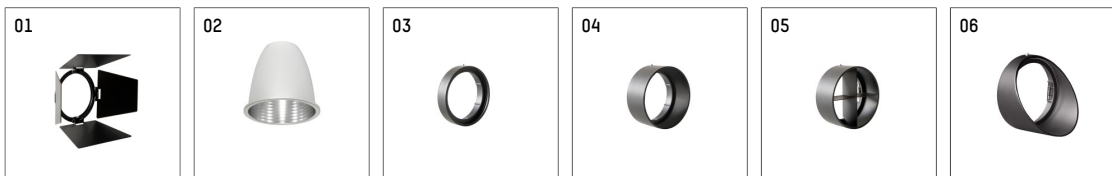

112 272 04 906

accessory

Optional accessories

description accessory general	dimensions in mm	item number	pic.-No.
antiglare flaps for spotlights gin.a, gin.o and lo.nely size 2		103438	01
changable reflector medium for gin.o 2		112 271 00 000	02
changable reflector spot for gin.o 2		112 270 00 000	02
connection ring suitable for attachment of accessories for spotlights gin.a, gin.o and lo.nely size 2		103445	03
tube screen suitable for attachment of accessories for spotlights gin.a, gin.o and lo.nely size 2		103442	04
connection tube with cross louver suitable for attachment of accessories for spotlights gin.a, gin.o and lo.nely size 2		103439	05
visor suitable for attachment of accessories for spotlights gin.a, gin.o and lo.nely size 2		104748	06

Additional optional accessory components

description accessory general	dimensions in mm	item number	pic.-No.
soft.shape lens for spotlights gin.a, gin.o and lo.nely size 2	∅: 74	104228	01
soft.spot lens for spotlights gin.a, gin.o and lo.nely size 2	∅: 74	103461	01
sculpture lens for spotlights gin.a, gin.o and lo.nely size 2	∅: 74	103460	02
prismatic glass for spotlights gin.a, gin.o and lo.nely size 2	∅: 74	104915	03
honeycomb louver for spotlights gin.a, gin.o and lo.nely size 2		103448	04
Dichroitic conversion filter daylight filter, conversion from 3000K to 5000K for spotlights gin.a, gin.o and lo.nely size 2	∅: 74	103459	05
Dichroitic conversion filter neutral filter, conversion from 3000K to 4000K for spotlights gin.a, gin.o and lo.nely size 2	∅: 74	103458	06
Dichroitic conversion filter warm tone filter, conversion from 3000K to 2400K for spotlights gin.a, gin.o and lo.nely size 2	∅: 74	103457	07