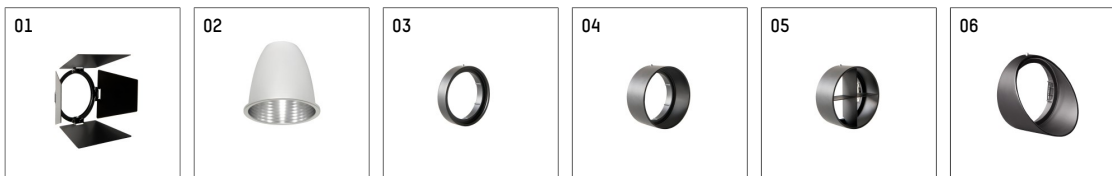

112 272 04 910 D
accessory

Optional accessories

description accessory general	dimensions in mm	item number	pic.-No.
antiglare flaps for spotlights gin.a, gin.o and lo.nely size 2		103438	01
changable reflector medium for gin.o 2		112 271 00 000	02
changable reflector spot for gin.o 2		112 270 00 000	02
connection ring suitable for attachment of accessories for spotlights gin.a, gin.o and lo.nely size 2		103446	03
tube screen suitable for attachment of accessories for spotlights gin.a, gin.o and lo.nely size 2		103443	04
connection tube with cross louver suitable for attachment of accessories for spotlights gin.a, gin.o and lo.nely size 2		103440	05
visor suitable for attachment of accessories for spotlights gin.a, gin.o and lo.nely size 2		104749	06

Additional optional accessory components

description accessory general	dimensions in mm	item number	pic.-No.
soft.shape lens for spotlights gin.a, gin.o and lo.nely size 2	∅: 74	104228	01
soft.spot lens for spotlights gin.a, gin.o and lo.nely size 2	∅: 74	103461	01
sculpture lens for spotlights gin.a, gin.o and lo.nely size 2	∅: 74	103460	02
prismatic glass for spotlights gin.a, gin.o and lo.nely size 2	∅: 74	104915	03
honeycomb louver for spotlights gin.a, gin.o and lo.nely size 2		103448	04
Dichroitic conversion filter daylight filter, conversion from 3000K to 5000K for spotlights gin.a, gin.o and lo.nely size 2	∅: 74	103459	05
Dichroitic conversion filter neutral filter, conversion from 3000K to 4000K for spotlights gin.a, gin.o and lo.nely size 2	∅: 74	103458	06
Dichroitic conversion filter warm tone filter, conversion from 3000K to 2400K for spotlights gin.a, gin.o and lo.nely size 2	∅: 74	103457	07