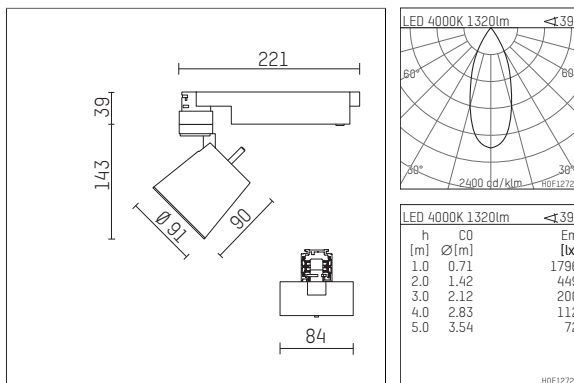

## 112 272 04 910 D | white

gin.o 2

spotlight

LED COB | 14 W 4000 K

- spotlight gin.o 2
- with 3 circuit DALI adapter
- for Hoffmeister control.x tracks
- circuit selection is possible while adapter is inserted into the track
- passive thermo management
- with LED COB 2000 lm
- colour temperature: 4000 K
- colour rendering index: CRI >90
- L90 / B10 (50.000h)
- SDCM < 2
- net luminous flux: 1320 lm
- total load: 14 W
- luminous efficacy: 94,3 lm/W
- rotationsymmetrical light distribution, flood
- reflector of aluminium, silver anodised
- LED power unit integrated in adapter, electronic (DALI), 220-240 V, 0/50/60 Hz
- amplitude dimming
- dimming range: 100-1 %
- housing of die cast aluminium
- adapter of fibreglass reinforced thermoplastic
- color-, protection- and conversion-filters are available as accessory
- length: 221 mm, width: 84 mm, height: 182 mm
- rotatable 360°, 90° tiltable
- weight: 1,09 kg
- protection rating: IP20
- protection class I
- 5 years Hoffmeister warranty
- Made in Germany
- maximum ambient temperature: 45 ° C
- certificates: manufactured according to DIN VDE 0711 / EN 60598, CE
- colour: white (RAL9016)
- 112 272 04 910 D

## Optional accessories

description accessory general	dimensions in mm	item number	pic.-No.
antiglare flaps for spotlights gin.a, gin.o and lo.nely size 2		103438	01
changable reflector medium for gin.o 2		112 271 00 000	02
changable reflector spot for gin.o 2		112 270 00 000	02
connection ring suitable for attachment of accessories for spotlights gin.a, gin.o and lo.nely size 2		103446	03
tube screen suitable for attachment of accessories for spotlights gin.a, gin.o and lo.nely size 2		103443	04
connection tube with cross louver suitable for attachment of accessories for spotlights gin.a, gin.o and lo.nely size 2		103440	05
visor suitable for attachment of accessories for spotlights gin.a, gin.o and lo.nely size 2		104749	06