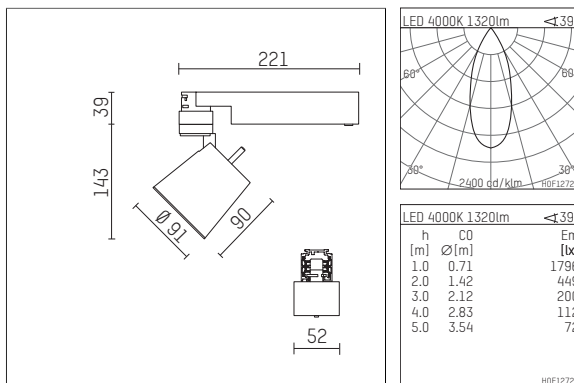

112 272 04 910 | white

gin.o 2

spotlight

LED COB | 14 W 4000 K

- spotlight gin.o 2
- with 3 circuit universal adapter
- for Hoffmeister control.x tracks
- circuit selection is possible while adapter is inserted into the track
- passive thermo management
- with LED COB 2000 lm
- colour temperature: 4000 K
- colour rendering index: CRI >90
- L90 / B10 (50.000h)
- SDCM < 2
- net luminous flux: 1320 lm
- total load: 14 W
- luminous efficacy: 94,3 lm/W
- rotationsymmetrical light distribution, flood
- reflector of aluminium, silver anodised
- LED power unit integrated in adapter, electronic, 220-240 V, 0/50/60 Hz
- housing of die cast aluminium
- adapter of fibreglass reinforced thermoplastic
- color-, protection- and conversion-filters are available as accessory
- length: 221 mm, width: 52 mm, height: 182 mm
- rotatable 360°, 90° tiltable
- weight: 0,65 kg
- protection rating: IP20
- protection class I
- 5 years Hoffmeister warranty
- Made in Germany
- maximum ambient temperature: 45 °C
- certificates: manufactured according to DIN VDE 0711 / EN 60598, CE
- colour: white (RAL9016)
- 112 272 04 910

- Overview of accessories on the following page / s

112 272 04 910
accessory

Optional accessories

description accessory general	dimensions in mm	item number	pic.-No.
antiglare flaps for spotlights gin.a, gin.o and lo.nely size 2		103438	01
changable reflector medium for gin.o 2		112 271 00 000	02
changable reflector spot for gin.o 2		112 270 00 000	02
connection ring suitable for attachment of accessories for spotlights gin.a, gin.o and lo.nely size 2		103446	03
tube screen suitable for attachment of accessories for spotlights gin.a, gin.o and lo.nely size 2		103443	04
connection tube with cross louver suitable for attachment of accessories for spotlights gin.a, gin.o and lo.nely size 2		103440	05
visor suitable for attachment of accessories for spotlights gin.a, gin.o and lo.nely size 2		104749	06