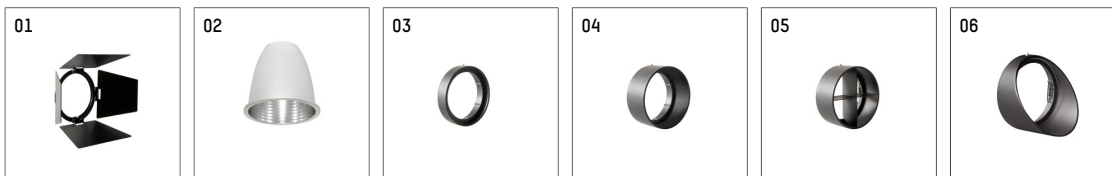

112 272 12 721
accessory

Optional accessories

description accessory general	dimensions in mm	item number	pic.-No.
antiglare flaps for spotlights gin.a, gin.o and lo.nely size 2		103438	01
changable reflector medium for gin.o 2		112 271 00 000	02
changable reflector spot for gin.o 2		112 270 00 000	02
connection ring suitable for attachment of accessories for spotlights gin.a, gin.o and lo.nely size 2		103447	03
tube screen suitable for attachment of accessories for spotlights gin.a, gin.o and lo.nely size 2		103444	04
connection tube with cross louver suitable for attachment of accessories for spotlights gin.a, gin.o and lo.nely size 2		103441	05
visor suitable for attachment of accessories for spotlights gin.a, gin.o and lo.nely size 2		104750	06

Additional optional accessory components

description accessory general	dimensions in mm	item number	pic.-No.
soft.shape lens for spotlights gin.a, gin.o and lo.nely size 2	∅: 74	104228	01
soft.spot lens for spotlights gin.a, gin.o and lo.nely size 2	∅: 74	103461	01
sculpture lens for spotlights gin.a, gin.o and lo.nely size 2	∅: 74	103460	02
prismatic glass for spotlights gin.a, gin.o and lo.nely size 2	∅: 74	104915	03
honeycomb louver for spotlights gin.a, gin.o and lo.nely size 2		103448	04
Dichroitic conversion filter daylight filter, conversion from 3000K to 5000K for spotlights gin.a, gin.o and lo.nely size 2	∅: 74	103459	05
Dichroitic conversion filter neutral filter, conversion from 3000K to 4000K for spotlights gin.a, gin.o and lo.nely size 2	∅: 74	103458	06
Dichroitic conversion filter warm tone filter, conversion from 3000K to 2400K for spotlights gin.a, gin.o and lo.nely size 2	∅: 74	103457	07