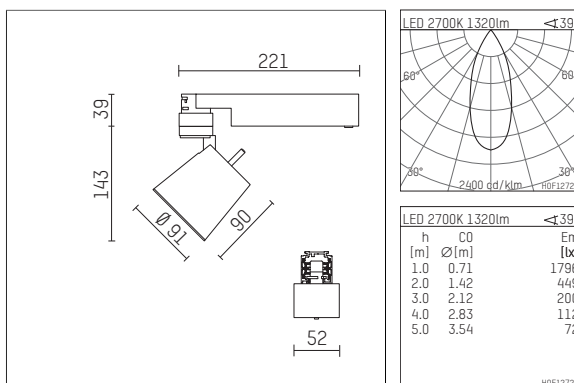

112 272 12 721 | black

gin.o 2

spotlight

LED COB | 18 W 2700 K

- spotlight gin.o 2
- with 3 circuit universal adapter
- for Hoffmeister control.x tracks
- circuit selection is possible while adapter is inserted into the track
- passive thermo management
- with LED COB 2000 lm
- colour temperature: 2700 K
- colour rendering index: CRI >90
- L90 / B10 (50.000h)
- SDCM < 2
- net luminous flux: 1320 lm
- total load: 18 W
- luminous efficacy: 73,3 lm/W
- rotationsymmetrical light distribution, flood
- reflector of aluminium, silver anodised
- LED power unit integrated in adapter, electronic (POTI), 220-240 V, 0/50/60 Hz
- amplitude dimming
- adapter with integrated potentiometer
- dimming range: 100-1 %
- housing of die cast aluminium
- adapter of fibreglass reinforced thermoplastic
- color-, protection- and conversion-filters are available as accessory
- length: 221 mm, width: 52 mm, height: 182 mm
- rotatable 360°, 90° tiltable
- weight: 1,09 kg
- protection rating: IP20
- protection class I
- 5 years Hoffmeister warranty
- Made in Germany
- maximum ambient temperature: 35 ° C
- certificates: manufactured according to DIN VDE 0711 / EN 60598, CE
- colour: black
- 112 272 12 721