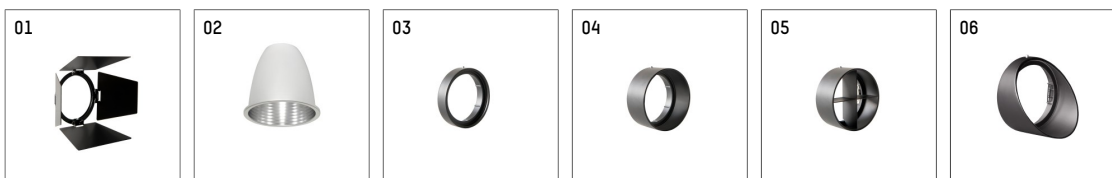

112 272 12 906
accessory

Optional accessories

description accessory general	dimensions in mm	item number	pic.-No.
antiglare flaps for spotlights gin.a, gin.o and lo.nely size 2		103438	01
changable reflector medium for gin.o 2		112 271 00 000	02
changable reflector spot for gin.o 2		112 270 00 000	02
connection ring suitable for attachment of accessories for spotlights gin.a, gin.o and lo.nely size 2		103445	03
tube screen suitable for attachment of accessories for spotlights gin.a, gin.o and lo.nely size 2		103442	04
connection tube with cross louver suitable for attachment of accessories for spotlights gin.a, gin.o and lo.nely size 2		103439	05
visor suitable for attachment of accessories for spotlights gin.a, gin.o and lo.nely size 2		104748	06

Additional optional accessory components

description accessory general	dimensions in mm	item number	pic.-No.
soft.shape lens for spotlights gin.a, gin.o and lo.nely size 2	∅: 74	104228	01
soft.spot lens for spotlights gin.a, gin.o and lo.nely size 2	∅: 74	103461	01
sculpture lens for spotlights gin.a, gin.o and lo.nely size 2	∅: 74	103460	02
prismatic glass for spotlights gin.a, gin.o and lo.nely size 2	∅: 74	104915	03
honeycomb louver for spotlights gin.a, gin.o and lo.nely size 2		103448	04
Dichroitic conversion filter daylight filter, conversion from 3000K to 5000K for spotlights gin.a, gin.o and lo.nely size 2	∅: 74	103459	05
Dichroitic conversion filter neutral filter, conversion from 3000K to 4000K for spotlights gin.a, gin.o and lo.nely size 2	∅: 74	103458	06
Dichroitic conversion filter warm tone filter, conversion from 3000K to 2400K for spotlights gin.a, gin.o and lo.nely size 2	∅: 74	103457	07