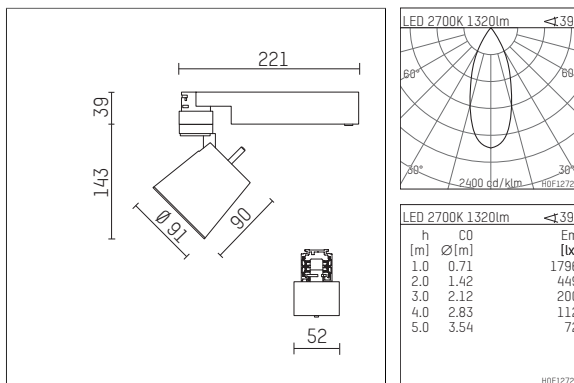

112 272 12 906 | silver

gin.o 2

spotlight

LED COB | 18 W 2700 K

- spotlight gin.o 2
- with 3 circuit universal adapter
- for Hoffmeister control.x tracks
- circuit selection is possible while adapter is inserted into the track
- passive thermo management
- with LED COB 2000 lm
- colour temperature: 2700 K
- colour rendering index: CRI >90
- L90 / B10 (50.000h)
- SDCM < 2
- net luminous flux: 1320 lm
- total load: 18 W
- luminous efficacy: 73,3 lm/W
- rotationsymmetrical light distribution, flood
- reflector of aluminium, silver anodised
- LED power unit integrated in adapter, electronic (POTI), 220-240 V, 0/50/60 Hz
- amplitude dimming
- adapter with integrated potentiometer
- dimming range: 100-1 %
- housing of die cast aluminium
- adapter of fibreglass reinforced thermoplastic
- color-, protection- and conversion-filters are available as accessory
- length: 221 mm, width: 52 mm, height: 182 mm
- rotatable 360°, 90° tiltable
- weight: 1,09 kg
- protection rating: IP20
- protection class I
- 5 years Hoffmeister warranty
- Made in Germany
- maximum ambient temperature: 35 ° C
- certificates: manufactured according to DIN VDE 0711 / EN 60598, CE
- colour: silver
- 112 272 12 906