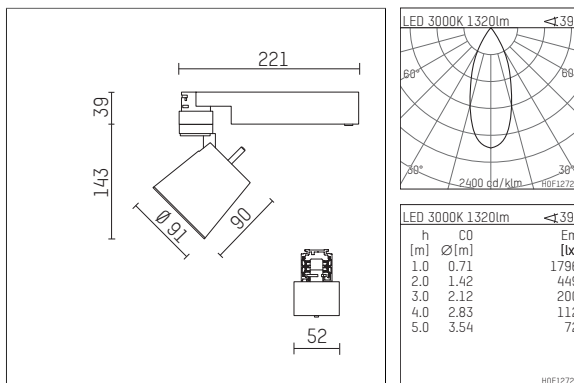

**112 272 13 906 | silver**

gin.o 2

spotlight

LED COB | 14 W 3000 K

- spotlight gin.o 2
- with 3 circuit universal adapter
- for Hoffmeister control.x tracks
- circuit selection is possible while adapter is inserted into the track
- passive thermo management
- with LED COB 2000 lm
- colour temperature: 3000 K
- colour rendering index: CRI >90
- L90 / B10 (50.000h)
- SDCM < 2
- net luminous flux: 1320 lm
- total load: 14 W
- luminous efficacy: 94,3 lm/W
- rotationsymmetrical light distribution, flood
- reflector of aluminium, silver anodised
- LED power unit integrated in adapter, electronic (POTI), 220-240 V, 0/50/60 Hz
- amplitude dimming
- adapter with integrated potentiometer
- dimming range: 100-1 %
- housing of die cast aluminium
- adapter of fibreglass reinforced thermoplastic
- color-, protection- and conversion-filters are available as accessory
- length: 221 mm, width: 52 mm, height: 182 mm
- rotatable 360°, 90° tiltable
- weight: 1,09 kg
- protection rating: IP20
- protection class I
- 5 years Hoffmeister warranty
- Made in Germany
- maximum ambient temperature: 35 ° C
- certificates: manufactured according to DIN VDE 0711 / EN 60598, CE
- colour: silver
- 112 272 13 906

## Optional accessories

description accessory general	dimensions in mm	item number	pic.-No.
antiglare flaps for spotlights gin.a, gin.o and lo.nely size 2		103438	01
changable reflector medium for gin.o 2		112 271 00 000	02
changable reflector spot for gin.o 2		112 270 00 000	02
connection ring suitable for attachment of accessories for spotlights gin.a, gin.o and lo.nely size 2		103445	03
tube screen suitable for attachment of accessories for spotlights gin.a, gin.o and lo.nely size 2		103442	04
connection tube with cross louver suitable for attachment of accessories for spotlights gin.a, gin.o and lo.nely size 2		103439	05
visor suitable for attachment of accessories for spotlights gin.a, gin.o and lo.nely size 2		104748	06