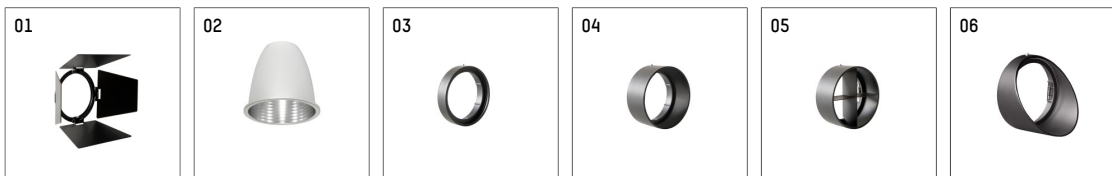

112 272 13 906

accessory

Optional accessories

description accessory general	dimensions in mm	item number	pic.-No.
antiglare flaps for spotlights gin.a, gin.o and lo.nely size 2		103438	01
changable reflector medium for gin.o 2		112 271 00 000	02
changable reflector spot for gin.o 2		112 270 00 000	02
connection ring suitable for attachment of accessories for spotlights gin.a, gin.o and lo.nely size 2		103445	03
tube screen suitable for attachment of accessories for spotlights gin.a, gin.o and lo.nely size 2		103442	04
connection tube with cross louver suitable for attachment of accessories for spotlights gin.a, gin.o and lo.nely size 2		103439	05
visor suitable for attachment of accessories for spotlights gin.a, gin.o and lo.nely size 2		104748	06

Additional optional accessory components

description accessory general	dimensions in mm	item number	pic.-No.
soft.shape lens for spotlights gin.a, gin.o and lo.nely size 2	∅: 74	104228	01
soft.spot lens for spotlights gin.a, gin.o and lo.nely size 2	∅: 74	103461	01
sculpture lens for spotlights gin.a, gin.o and lo.nely size 2	∅: 74	103460	02
prismatic glass for spotlights gin.a, gin.o and lo.nely size 2	∅: 74	104915	03
honeycomb louver for spotlights gin.a, gin.o and lo.nely size 2		103448	04
Dichroitic conversion filter daylight filter, conversion from 3000K to 5000K for spotlights gin.a, gin.o and lo.nely size 2	∅: 74	103459	05
Dichroitic conversion filter neutral filter, conversion from 3000K to 4000K for spotlights gin.a, gin.o and lo.nely size 2	∅: 74	103458	06
Dichroitic conversion filter warm tone filter, conversion from 3000K to 2400K for spotlights gin.a, gin.o and lo.nely size 2	∅: 74	103457	07