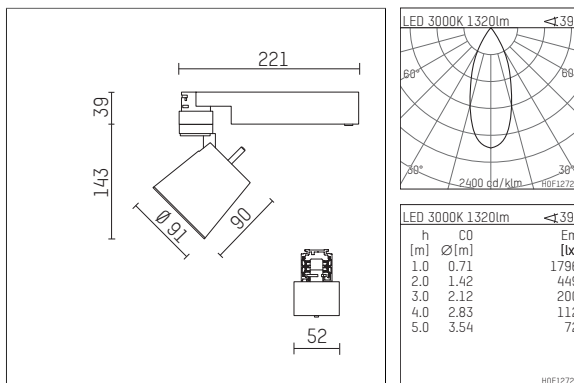

**112 272 13 910 | white**

gin.o 2

spotlight

LED COB | 14 W 3000 K

- spotlight gin.o 2
- with 3 circuit universal adapter
- for Hoffmeister control.x tracks
- circuit selection is possible while adapter is inserted into the track
- passive thermo management
- with LED COB 2000 lm
- colour temperature: 3000 K
- colour rendering index: CRI >90
- L90 / B10 (50.000h)
- SDCM < 2
- net luminous flux: 1320 lm
- total load: 14 W
- luminous efficacy: 94,3 lm/W
- rotationsymmetrical light distribution, flood
- reflector of aluminium, silver anodised
- LED power unit integrated in adapter, electronic (POTI), 220-240 V, 0/50/60 Hz
- amplitude dimming
- adapter with integrated potentiometer
- dimming range: 100-1 %
- housing of die cast aluminium
- adapter of fibreglass reinforced thermoplastic
- color-, protection- and conversion-filters are available as accessory
- length: 221 mm, width: 52 mm, height: 182 mm
- rotatable 360°, 90° tiltable
- weight: 1,09 kg
- protection rating: IP20
- protection class I
- 5 years Hoffmeister warranty
- Made in Germany
- maximum ambient temperature: 35 ° C
- certificates: manufactured according to DIN VDE 0711 / EN 60598, CE
- colour: white (RAL9016)
- 112 272 13 910

## Optional accessories

description accessory general	dimensions in mm	item number	pic.-No.
antiglare flaps for spotlights gin.a, gin.o and lo.nely size 2		103438	01
changable reflector medium for gin.o 2		112 271 00 000	02
changable reflector spot for gin.o 2		112 270 00 000	02
connection ring suitable for attachment of accessories for spotlights gin.a, gin.o and lo.nely size 2		103446	03
tube screen suitable for attachment of accessories for spotlights gin.a, gin.o and lo.nely size 2		103443	04
connection tube with cross louver suitable for attachment of accessories for spotlights gin.a, gin.o and lo.nely size 2		103440	05
visor suitable for attachment of accessories for spotlights gin.a, gin.o and lo.nely size 2		104749	06