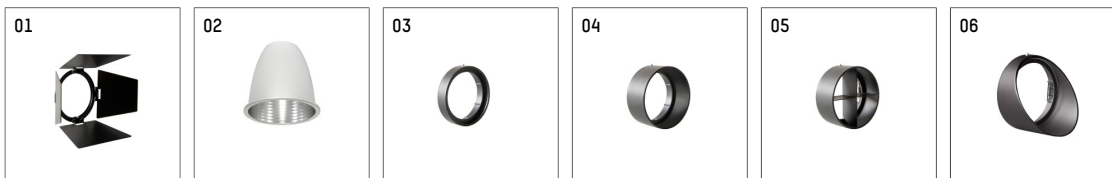

112 272 13 910
accessory

Optional accessories

description accessory general	dimensions in mm	item number	pic.-No.
antiglare flaps for spotlights gin.a, gin.o and lo.nely size 2		103438	01
changable reflector medium for gin.o 2		112 271 00 000	02
changable reflector spot for gin.o 2		112 270 00 000	02
connection ring suitable for attachment of accessories for spotlights gin.a, gin.o and lo.nely size 2		103446	03
tube screen suitable for attachment of accessories for spotlights gin.a, gin.o and lo.nely size 2		103443	04
connection tube with cross louver suitable for attachment of accessories for spotlights gin.a, gin.o and lo.nely size 2		103440	05
visor suitable for attachment of accessories for spotlights gin.a, gin.o and lo.nely size 2		104749	06

Additional optional accessory components

description accessory general	dimensions in mm	item number	pic.-No.
soft.shape lens for spotlights gin.a, gin.o and lo.nely size 2	∅: 74	104228	01
soft.spot lens for spotlights gin.a, gin.o and lo.nely size 2	∅: 74	103461	01
sculpture lens for spotlights gin.a, gin.o and lo.nely size 2	∅: 74	103460	02
prismatic glass for spotlights gin.a, gin.o and lo.nely size 2	∅: 74	104915	03
honeycomb louver for spotlights gin.a, gin.o and lo.nely size 2		103448	04
Dichroitic conversion filter daylight filter, conversion from 3000K to 5000K for spotlights gin.a, gin.o and lo.nely size 2	∅: 74	103459	05
Dichroitic conversion filter neutral filter, conversion from 3000K to 4000K for spotlights gin.a, gin.o and lo.nely size 2	∅: 74	103458	06
Dichroitic conversion filter warm tone filter, conversion from 3000K to 2400K for spotlights gin.a, gin.o and lo.nely size 2	∅: 74	103457	07