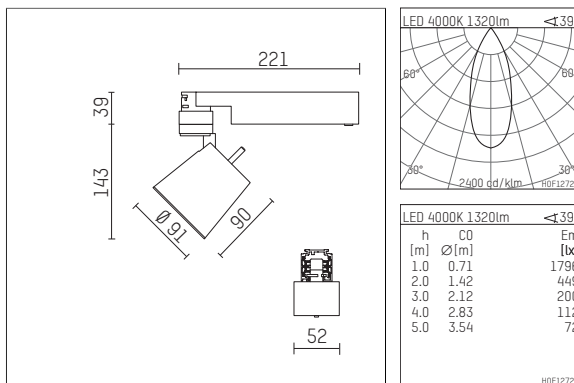

**112 272 14 721 | black**

gin.o 2

spotlight

LED COB | 14 W 4000 K

- spotlight gin.o 2
- with 3 circuit universal adapter
- for Hoffmeister control.x tracks
- circuit selection is possible while adapter is inserted into the track
- passive thermo management
- with LED COB 2000 lm
- colour temperature: 4000 K
- colour rendering index: CRI >90
- L90 / B10 (50.000h)
- SDCM < 2
- net luminous flux: 1320 lm
- total load: 14 W
- luminous efficacy: 94,3 lm/W
- rotationsymmetrical light distribution, flood
- reflector of aluminium, silver anodised
- LED power unit integrated in adapter, electronic (POTI), 220-240 V, 0/50/60 Hz
- amplitude dimming
- adapter with integrated potentiometer
- dimming range: 100-1 %
- housing of die cast aluminium
- adapter of fibreglass reinforced thermoplastic
- color-, protection- and conversion-filters are available as accessory
- length: 221 mm, width: 52 mm, height: 182 mm
- rotatable 360°, 90° tiltable
- weight: 1,09 kg
- protection rating: IP20
- protection class I
- 5 years Hoffmeister warranty
- Made in Germany
- maximum ambient temperature: 35 ° C
- certificates: manufactured according to DIN VDE 0711 / EN 60598, CE
- colour: black
- 112 272 14 721

## Optional accessories

description accessory general	dimensions in mm	item number	pic.-No.
antiglare flaps for spotlights gin.a, gin.o and lo.nely size 2		103438	01
changable reflector medium for gin.o 2		112 271 00 000	02
changable reflector spot for gin.o 2		112 270 00 000	02
connection ring suitable for attachment of accessories for spotlights gin.a, gin.o and lo.nely size 2		103447	03
tube screen suitable for attachment of accessories for spotlights gin.a, gin.o and lo.nely size 2		103444	04
connection tube with cross louver suitable for attachment of accessories for spotlights gin.a, gin.o and lo.nely size 2		103441	05
visor suitable for attachment of accessories for spotlights gin.a, gin.o and lo.nely size 2		104750	06