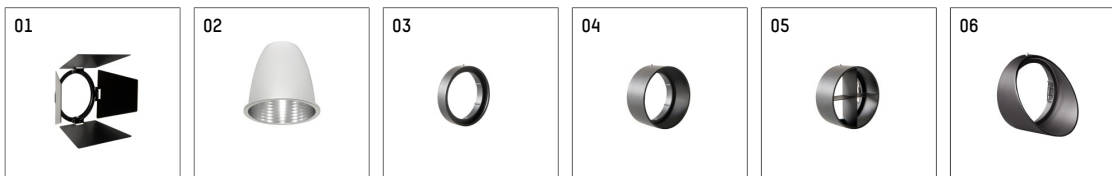

112 272 14 906
accessory

Optional accessories

description accessory general	dimensions in mm	item number	pic.-No.
antiglare flaps for spotlights gin.a, gin.o and lo.nely size 2		103438	01
changable reflector medium for gin.o 2		112 271 00 000	02
changable reflector spot for gin.o 2		112 270 00 000	02
connection ring suitable for attachment of accessories for spotlights gin.a, gin.o and lo.nely size 2		103445	03
tube screen suitable for attachment of accessories for spotlights gin.a, gin.o and lo.nely size 2		103442	04
connection tube with cross louver suitable for attachment of accessories for spotlights gin.a, gin.o and lo.nely size 2		103439	05
visor suitable for attachment of accessories for spotlights gin.a, gin.o and lo.nely size 2		104748	06

Additional optional accessory components

description accessory general	dimensions in mm	item number	pic.-No.
soft.shape lens for spotlights gin.a, gin.o and lo.nely size 2	∅: 74	104228	01
soft.spot lens for spotlights gin.a, gin.o and lo.nely size 2	∅: 74	103461	01
sculpture lens for spotlights gin.a, gin.o and lo.nely size 2	∅: 74	103460	02
prismatic glass for spotlights gin.a, gin.o and lo.nely size 2	∅: 74	104915	03
honeycomb louver for spotlights gin.a, gin.o and lo.nely size 2		103448	04
Dichroitic conversion filter daylight filter, conversion from 3000K to 5000K for spotlights gin.a, gin.o and lo.nely size 2	∅: 74	103459	05
Dichroitic conversion filter neutral filter, conversion from 3000K to 4000K for spotlights gin.a, gin.o and lo.nely size 2	∅: 74	103458	06
Dichroitic conversion filter warm tone filter, conversion from 3000K to 2400K for spotlights gin.a, gin.o and lo.nely size 2	∅: 74	103457	07