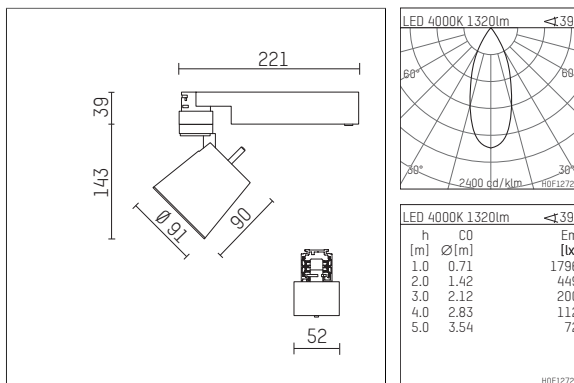

112 272 14 906 | silver

gin.o 2

spotlight

LED COB | 14 W 4000 K

- spotlight gin.o 2
- with 3 circuit universal adapter
- for Hoffmeister control.x tracks
- circuit selection is possible while adapter is inserted into the track
- passive thermo management
- with LED COB 2000 lm
- colour temperature: 4000 K
- colour rendering index: CRI >90
- L90 / B10 (50.000h)
- SDCM < 2
- net luminous flux: 1320 lm
- total load: 14 W
- luminous efficacy: 94,3 lm/W
- rotationsymmetrical light distribution, flood
- reflector of aluminium, silver anodised
- LED power unit integrated in adapter, electronic (POTI), 220-240 V, 0/50/60 Hz
- amplitude dimming
- adapter with integrated potentiometer
- dimming range: 100-1 %
- housing of die cast aluminium
- adapter of fibreglass reinforced thermoplastic
- color-, protection- and conversion-filters are available as accessory
- length: 221 mm, width: 52 mm, height: 182 mm
- rotatable 360°, 90° tiltable
- weight: 1,09 kg
- protection rating: IP20
- protection class I
- 5 years Hoffmeister warranty
- Made in Germany
- maximum ambient temperature: 35 ° C
- certificates: manufactured according to DIN VDE 0711 / EN 60598, CE
- colour: silver
- 112 272 14 906