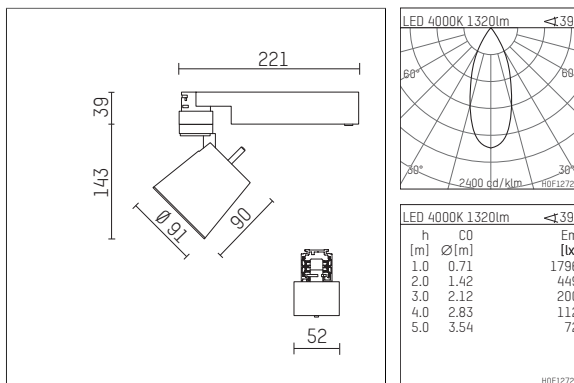

112 272 14 910 | white

gin.o 2

spotlight

LED COB | 14 W 4000 K

- spotlight gin.o 2
- with 3 circuit universal adapter
- for Hoffmeister control.x tracks
- circuit selection is possible while adapter is inserted into the track
- passive thermo management
- with LED COB 2000 lm
- colour temperature: 4000 K
- colour rendering index: CRI >90
- L90 / B10 (50.000h)
- SDCM < 2
- net luminous flux: 1320 lm
- total load: 14 W
- luminous efficacy: 94,3 lm/W
- rotationsymmetrical light distribution, flood
- reflector of aluminium, silver anodised
- LED power unit integrated in adapter, electronic (POTI), 220-240 V, 0/50/60 Hz
- amplitude dimming
- adapter with integrated potentiometer
- dimming range: 100-1 %
- housing of die cast aluminium
- adapter of fibreglass reinforced thermoplastic
- color-, protection- and conversion-filters are available as accessory
- length: 221 mm, width: 52 mm, height: 182 mm
- rotatable 360°, 90° tiltable
- weight: 1,09 kg
- protection rating: IP20
- protection class I
- 5 years Hoffmeister warranty
- Made in Germany
- maximum ambient temperature: 35 ° C
- certificates: manufactured according to DIN VDE 0711 / EN 60598, CE
- colour: white (RAL9016)
- 112 272 14 910