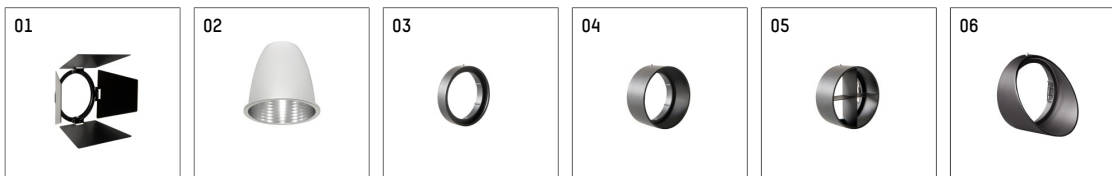

112 272 14 910
accessory

Optional accessories

description accessory general	dimensions in mm	item number	pic.-No.
antiglare flaps for spotlights gin.a, gin.o and lo.nely size 2		103438	01
changable reflector medium for gin.o 2		112 271 00 000	02
changable reflector spot for gin.o 2		112 270 00 000	02
connection ring suitable for attachment of accessories for spotlights gin.a, gin.o and lo.nely size 2		103446	03
tube screen suitable for attachment of accessories for spotlights gin.a, gin.o and lo.nely size 2		103443	04
connection tube with cross louver suitable for attachment of accessories for spotlights gin.a, gin.o and lo.nely size 2		103440	05
visor suitable for attachment of accessories for spotlights gin.a, gin.o and lo.nely size 2		104749	06

Additional optional accessory components

description accessory general	dimensions in mm	item number	pic.-No.
soft.shape lens for spotlights gin.a, gin.o and lo.nely size 2	∅: 74	104228	01
soft.spot lens for spotlights gin.a, gin.o and lo.nely size 2	∅: 74	103461	01
sculpture lens for spotlights gin.a, gin.o and lo.nely size 2	∅: 74	103460	02
prismatic glass for spotlights gin.a, gin.o and lo.nely size 2	∅: 74	104915	03
honeycomb louver for spotlights gin.a, gin.o and lo.nely size 2		103448	04
Dichroitic conversion filter daylight filter, conversion from 3000K to 5000K for spotlights gin.a, gin.o and lo.nely size 2	∅: 74	103459	05
Dichroitic conversion filter neutral filter, conversion from 3000K to 4000K for spotlights gin.a, gin.o and lo.nely size 2	∅: 74	103458	06
Dichroitic conversion filter warm tone filter, conversion from 3000K to 2400K for spotlights gin.a, gin.o and lo.nely size 2	∅: 74	103457	07