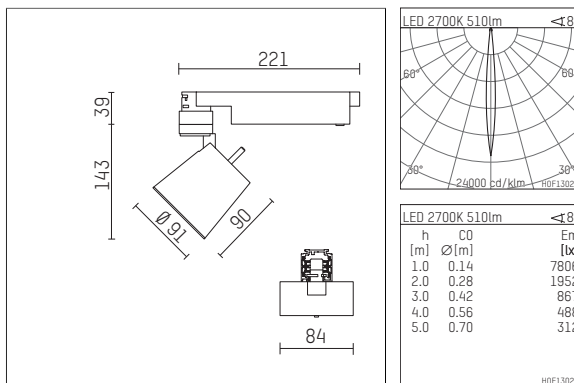

112 273 02 721 D | black

gin.o 2
spotlight
LED COB | 11 W 2700 K

- spotlight gin.o 2
- with 3 circuit DALI adapter
- for Hoffmeister control.x tracks
- circuit selection is possible while adapter is inserted into the track
- passive thermo management
- with LED COB 720 lm
- colour temperature: 2700 K
- colour rendering index: CRI >90
- L90 / B10 (50.000h)
- SDCM < 2
- net luminous flux: 510 lm
- total load: 11 W
- luminous efficacy: 46,4 lm/W
- rotationsymmetrical light distribution, narrow spot
- reflector of aluminium, silver anodised
- LED power unit integrated in adapter, electronic (DALI), 220-240 V, 0/50/60 Hz
- amplitude dimming
- dimming range: 100-1 %
- housing of die cast aluminium
- adapter of fibreglass reinforced thermoplastic
- color-, protection- and conversion-filters are available as accessory
- length: 221 mm, width: 84 mm, height: 182 mm
- rotatable 360°, 90° tiltable
- weight: 0,65 kg
- protection rating: IP20
- protection class I
- 5 years Hoffmeister warranty
- Made in Germany
- maximum ambient temperature: 35 ° C
- certificates: manufactured according to DIN VDE 0711 / EN 60598, CE
- colour: black
- 112 273 02 721 D