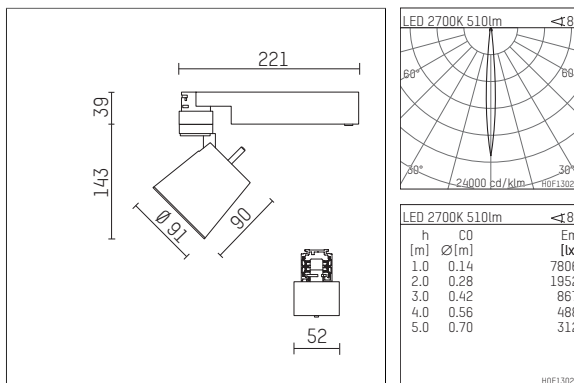

112 273 02 721 | black

gin.o 2

spotlight

LED COB | 11 W 2700 K

- spotlight gin.o 2
- with 3 circuit universal adapter
- for Hoffmeister control.x tracks
- circuit selection is possible while adapter is inserted into the track
- passive thermo management
- with LED COB 720 lm
- colour temperature: 2700 K
- colour rendering index: CRI >90
- L90 / B10 (50.000h)
- SDCM < 2
- net luminous flux: 510 lm
- total load: 11 W
- luminous efficacy: 46,4 lm/W
- rotationsymmetrical light distribution, narrow spot
- reflector of aluminium, silver anodised
- LED power unit integrated in adapter, electronic, 220-240 V, 0/50/60 Hz
- housing of die cast aluminium
- adapter of fibreglass reinforced thermoplastic
- color-, protection- and conversion-filters are available as accessory
- length: 221 mm, width: 52 mm, height: 182 mm
- rotatable 360°, 90° tiltable
- weight: 0,65 kg
- protection rating: IP20
- protection class I
- 5 years Hoffmeister warranty
- Made in Germany
- maximum ambient temperature: 45 °C
- certificates: manufactured according to DIN VDE 0711 / EN 60598, CE
- colour: black
- 112 273 02 721

- Overview of accessories on the following page / s

112 273 02 721
accessory

Optional accessories

description accessory general	dimensions in mm	item number	pic.-No.
antiglare flaps for spotlights gin.a, gin.o and lo.nely size 2		103438	01
connection ring suitable for attachment of accessories for spotlights gin.a, gin.o and lo.nely size 2		103447	02
tube screen suitable for attachment of accessories for spotlights gin.a, gin.o and lo.nely size 2		103444	03
connection tube with cross louver suitable for attachment of accessories for spotlights gin.a, gin.o and lo.nely size 2		103441	04
visor suitable for attachment of accessories for spotlights gin.a, gin.o and lo.nely size 2		104750	05