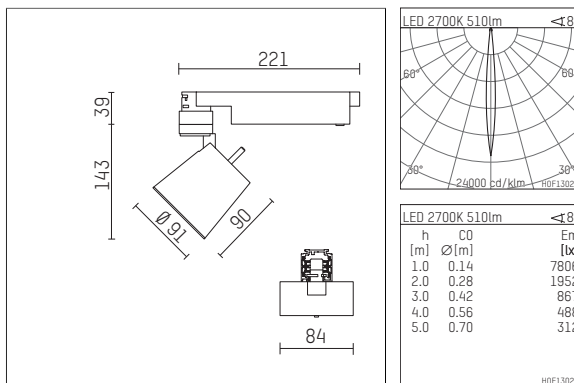

112 273 02 906 D | silver

gin.o 2
spotlight
LED COB | 11 W 2700 K

- spotlight gin.o 2
- with 3 circuit DALI adapter
- for Hoffmeister control.x tracks
- circuit selection is possible while adapter is inserted into the track
- passive thermo management
- with LED COB 720 lm
- colour temperature: 2700 K
- colour rendering index: CRI >90
- L90 / B10 (50.000h)
- SDCM < 2
- net luminous flux: 510 lm
- total load: 11 W
- luminous efficacy: 46,4 lm/W
- rotationsymmetrical light distribution, narrow spot
- reflector of aluminium, silver anodised
- LED power unit integrated in adapter, electronic (DALI), 220-240 V, 0/50/60 Hz
- amplitude dimming
- dimming range: 100-1 %
- housing of die cast aluminium
- adapter of fibreglass reinforced thermoplastic
- color-, protection- and conversion-filters are available as accessory
- length: 221 mm, width: 84 mm, height: 182 mm
- rotatable 360°, 90° tiltable
- weight: 0,65 kg
- protection rating: IP20
- protection class I
- 5 years Hoffmeister warranty
- Made in Germany
- maximum ambient temperature: 45 ° C
- certificates: manufactured according to DIN VDE 0711 / EN 60598, CE
- colour: silver
- 112 273 02 906 D