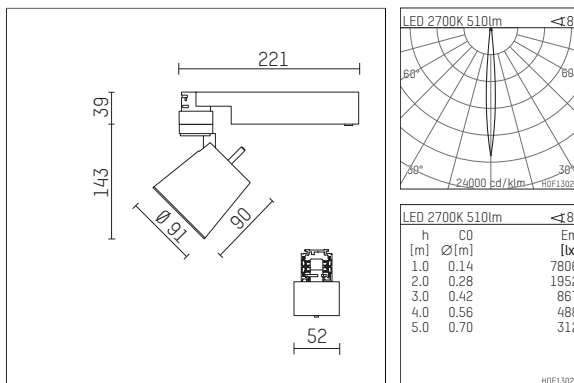

112 273 02 906 | silver

gin.o 2

spotlight

LED COB | 11 W 2700 K

- spotlight gin.o 2
- with 3 circuit universal adapter
- for Hoffmeister control.x tracks
- circuit selection is possible while adapter is inserted into the track
- passive thermo management
- with LED COB 720 lm
- colour temperature: 2700 K
- colour rendering index: CRI >90
- L90 / B10 (50.000h)
- SDCM < 2
- net luminous flux: 510 lm
- total load: 11 W
- luminous efficacy: 46,4 lm/W
- rotationsymmetrical light distribution, narrow spot
- reflector of aluminium, silver anodised
- LED power unit integrated in adapter, electronic, 220-240 V, 0/50/60 Hz
- housing of die cast aluminium
- adapter of fibreglass reinforced thermoplastic
- color-, protection- and conversion-filters are available as accessory
- length: 221 mm, width: 52 mm, height: 182 mm
- rotatable 360°, 90° tiltable
- weight: 0,65 kg
- protection rating: IP20
- protection class I
- 5 years Hoffmeister warranty
- Made in Germany
- maximum ambient temperature: 45 °C
- certificates: manufactured according to DIN VDE 0711 / EN 60598, CE
- colour: silver
- 112 273 02 906